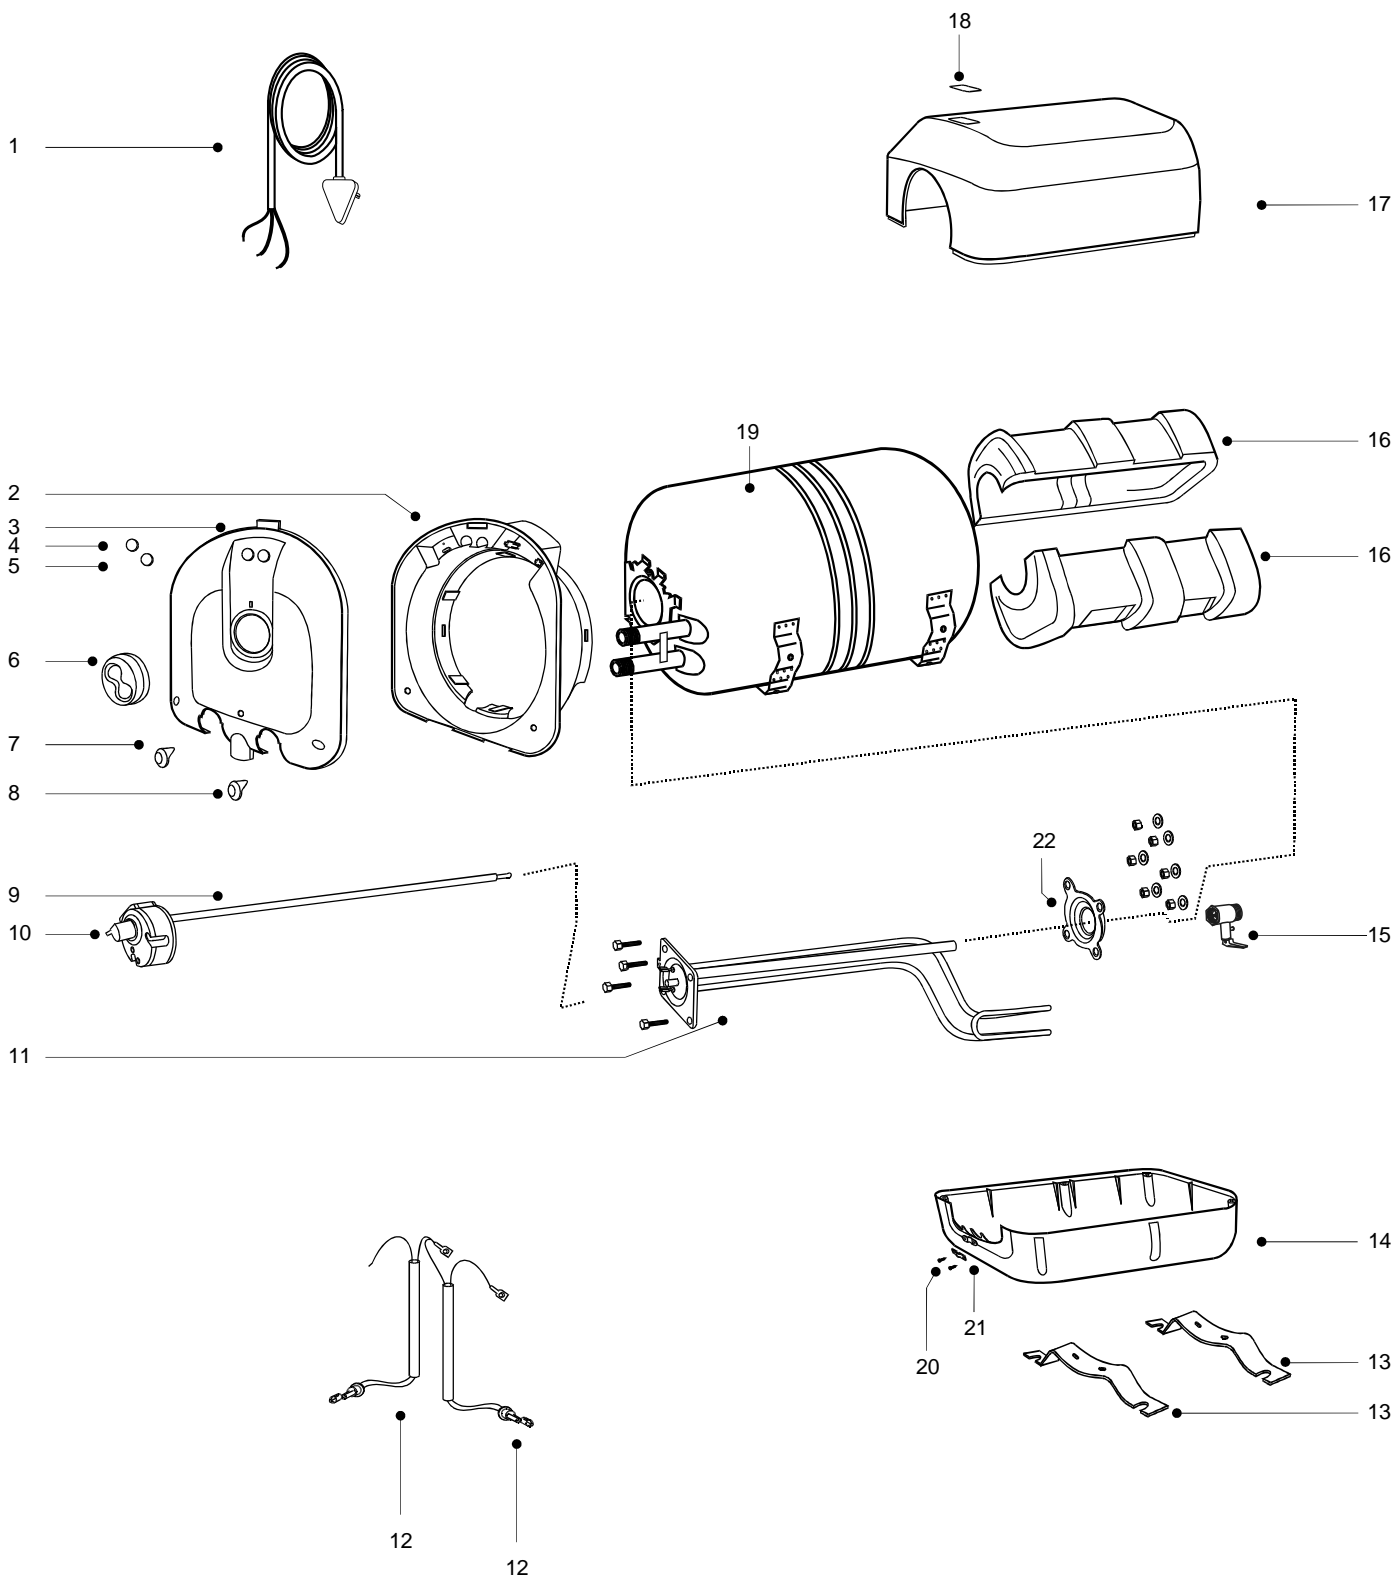

SPARE PARTS LIST  
ELECTRIC STORAGE WATER HEATER  
Model  
PLATINUM HORIZONTAL

---

Oct. - 2005

MODEL	CODE NO.	REF.
SI / 15 H	506434	A
SI / 30 H	506436	B

Model  
**PLATINUM HORIZONTAL**

PART	CODE	DESCRIPTION	REF.	Note
1	065160276	P.S.CABLE SHUCKO BST 15-30 L	A, B	
2	0507408	PLASTIC RING WHITE ETERNO	A, B	
3	065160148	INSP.COVER WHITE ER-RHS PRINTE	A, B	
4	0507371	SMALL COVER FOR ORANGE LAMP	A, B	
5	0507383	SMALL COVER FOR RED LAMP	A, B	
6	0508185	THER. KNOB LARGE NEW, WHITE	A, B	
7	0508202	TUBE RING ETERNO RED	A, B	
8	0508251	TUBE RING ETERNO BLUE	A, B	
9	0691252	THERMOSTAT TBS 11" F 75:S95	A, B	
10	0507488	KNOB INNER THERMOSTAT,WHITE	A, B	
11	0508801	H.E. ASSLY HORZ. WM(SMALL)	A	
11	065160139	H.E. ASSLY HORZ. WM(LARGE)	B	
12	0507656	HARNESS ASSLY. NEW ETERNO	A, B	
13	0507428	M S OUTER BRACKET 15LTR ETERNO	A	
13	0507367	M S OUTER BRACKET 25LTR ETERNO	B	
14	065160145	PL BACK OUTER 15LTR WHITE NEW	A	
14	0507440	PLASTIC BACK OUTER 25LTR WHITE	B	
15	0868367	SAFETY VALVE 7-BAR WITH LEAVER	A, B	
16	0507423	FRONT AND BACK PUF FOR 15 LTR	A	
16	0507424	FRONT AND BACK PUF FOR 25 LTR	B	
17	065160146	PL FRONT OUTER 15LTR WHITE NEW	A	
17	0507400	PLASTIC FRONT OUTER 25LT WHITE	B	
18	065160249	PL NAME PLATE PLATINUM HOZ	A, B	
19	065160135	316L INNER CONT. ASSLY ER15HWM	A	
19	065160137	316L INNER CONT. ASSLY ER25HWM	B	
20	0507467	PH.HD.SELF TAPP.SCERW 6 X 16MM	A, B	
21	0507444	CABLE HOLDER CLIP WHITE	A, B	
22	0508024	GASKET HEATING ELEMENT NE/NR	A, B	