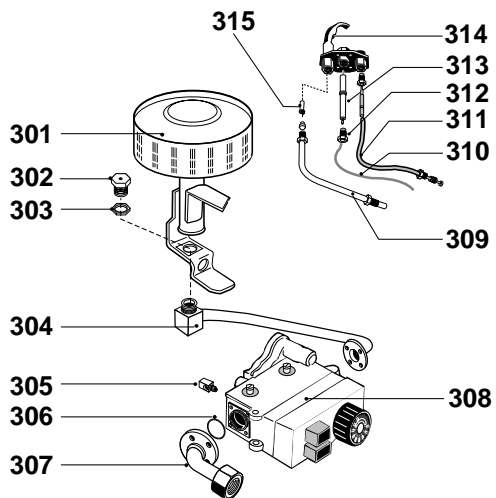

SPARE PARTS LIST  
GAS WATER HEATER GEYSER

Models

**SGA 120 R RUSSIA**

**SGA 150 R RUSSIA**

**SGA 200 R RUSSIA**

---

Edition 1 of 10 March 1999

Cod. 216747 216748 216749

| MODELS           | CODE   | SERIAL NO. VALIDITY | REF. |
|------------------|--------|---------------------|------|
| SGA 120 R RUSSIA | 006271 | 980618              | A    |
| SGA 150 R RUSSIA | 006272 | 980618              | B    |
| SGA 200 R RUSSIA | 006273 | 980618              | C    |