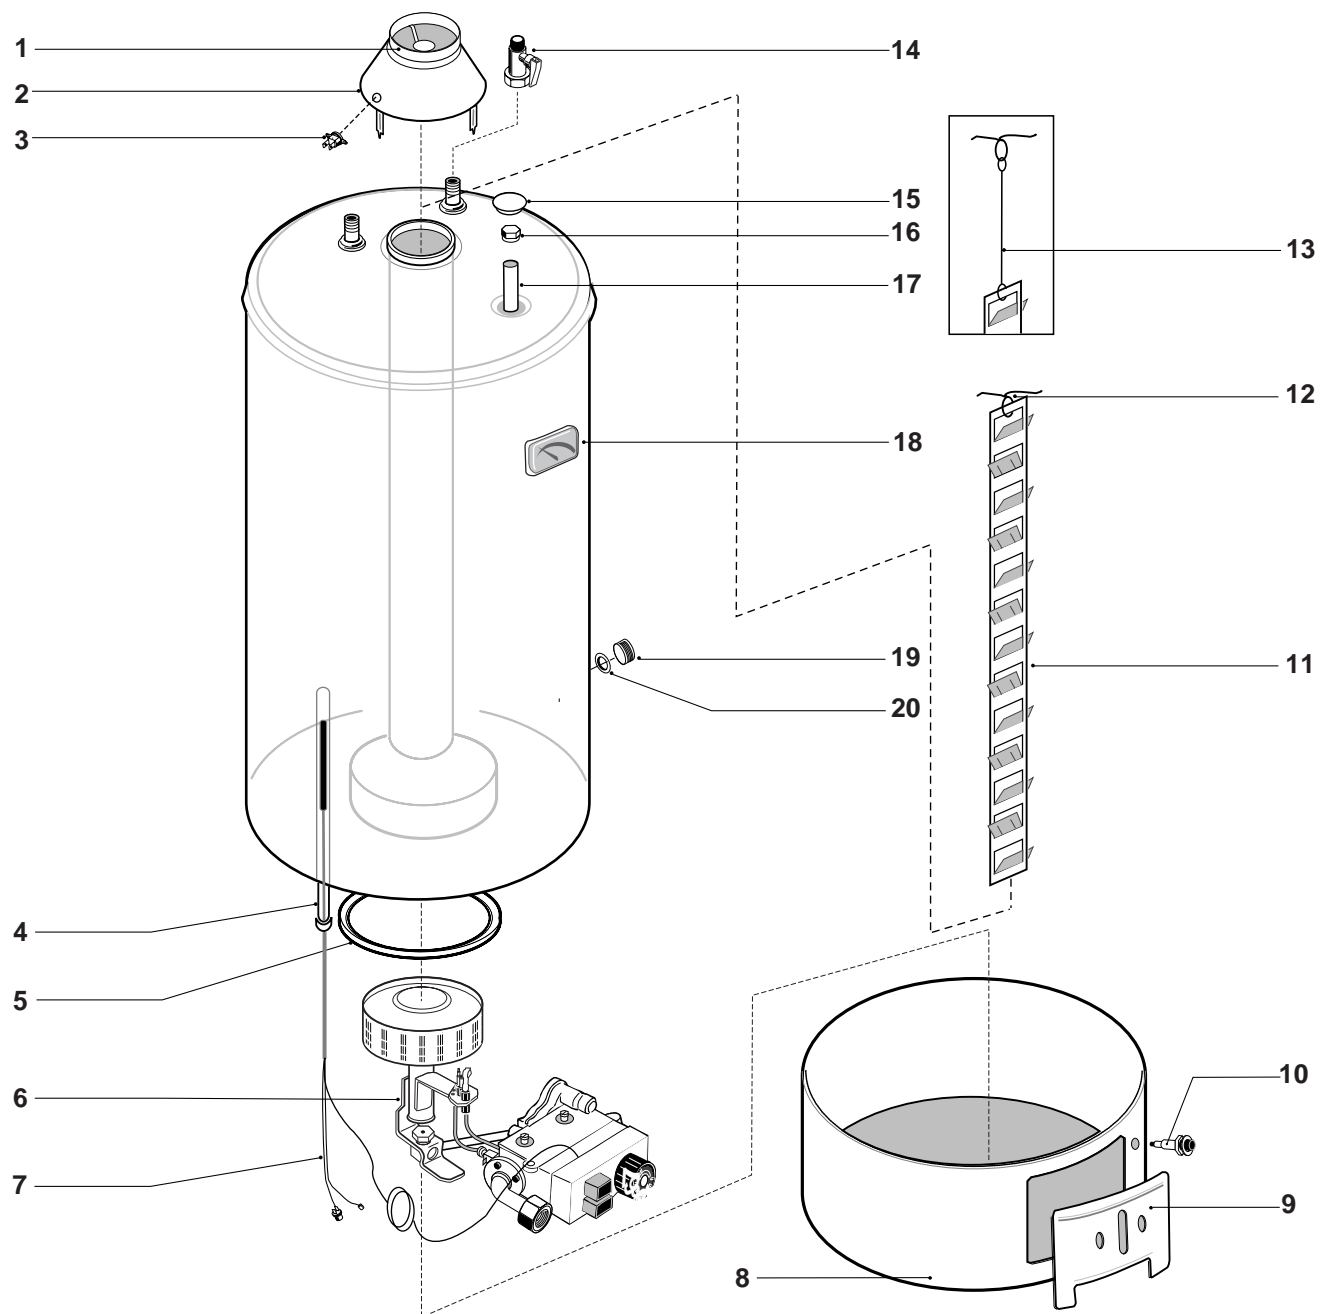

SPARE PARTS LIST  
GAS WATER HEATER GEYSER

Models

**SGA 120 R RUSSIA**

**SGA 150 R RUSSIA**

**SGA 200 R RUSSIA**

---

Edition 1 of 10 March 1999

Cod. 216747 216748 216749

| MODELS           | CODE   | SERIAL NO. VALIDITY | REF. |
|------------------|--------|---------------------|------|
| SGA 120 R RUSSIA | 006271 | 980618              | A    |
| SGA 150 R RUSSIA | 006272 | 980618              | B    |
| SGA 200 R RUSSIA | 006273 | 980618              | C    |