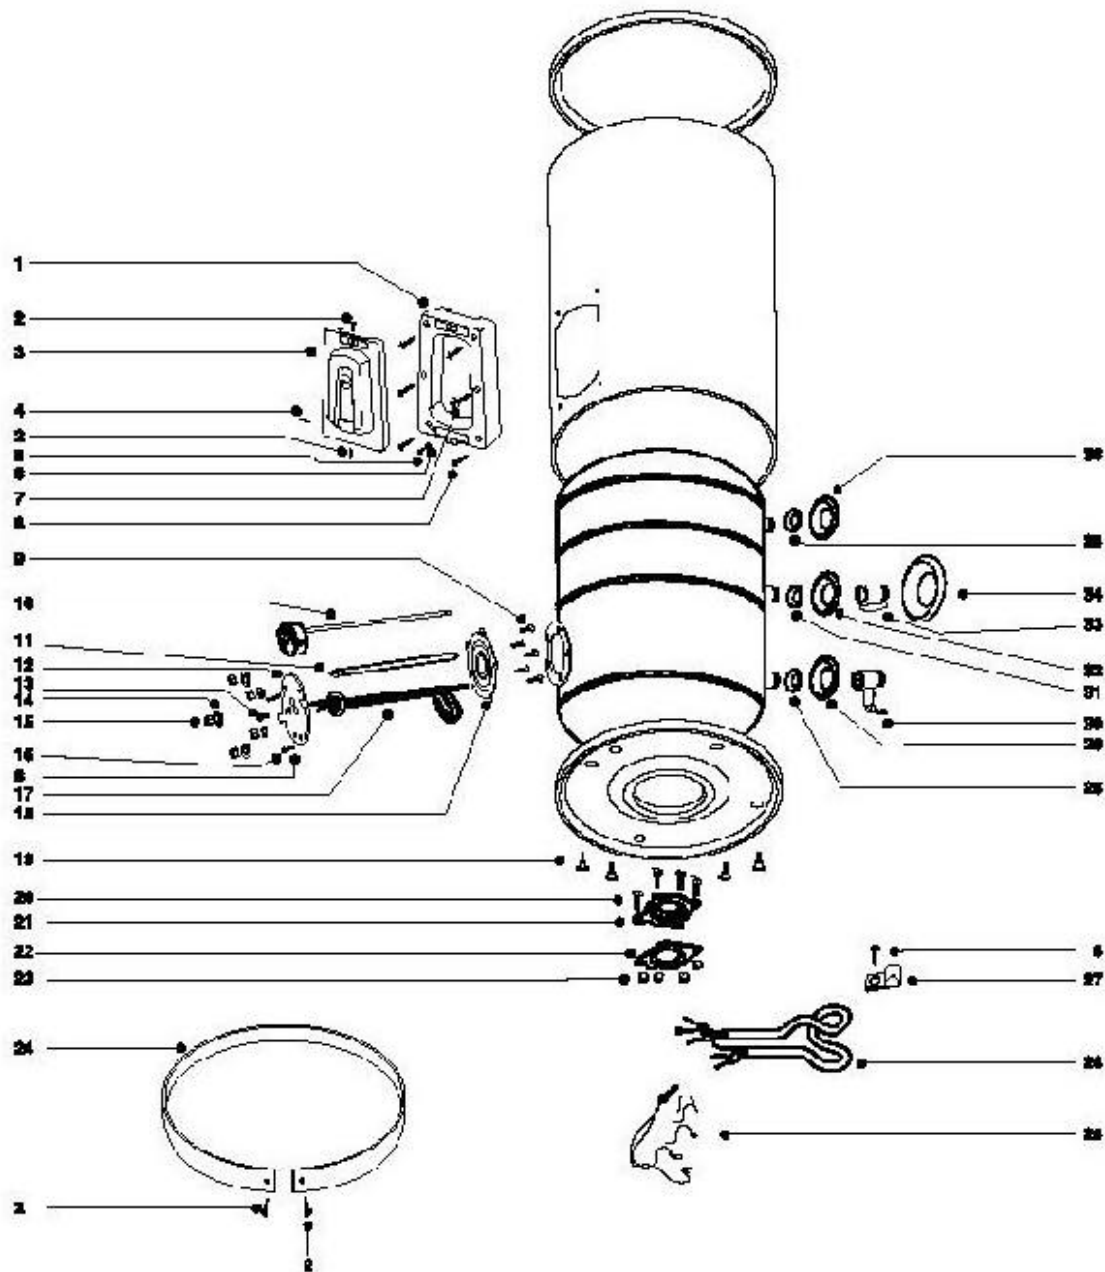

Model
ARISTON

MODEL	CODE NO.	REF.
S/150M	506452	A
S/200M	506453	B
S/300M	506454	C