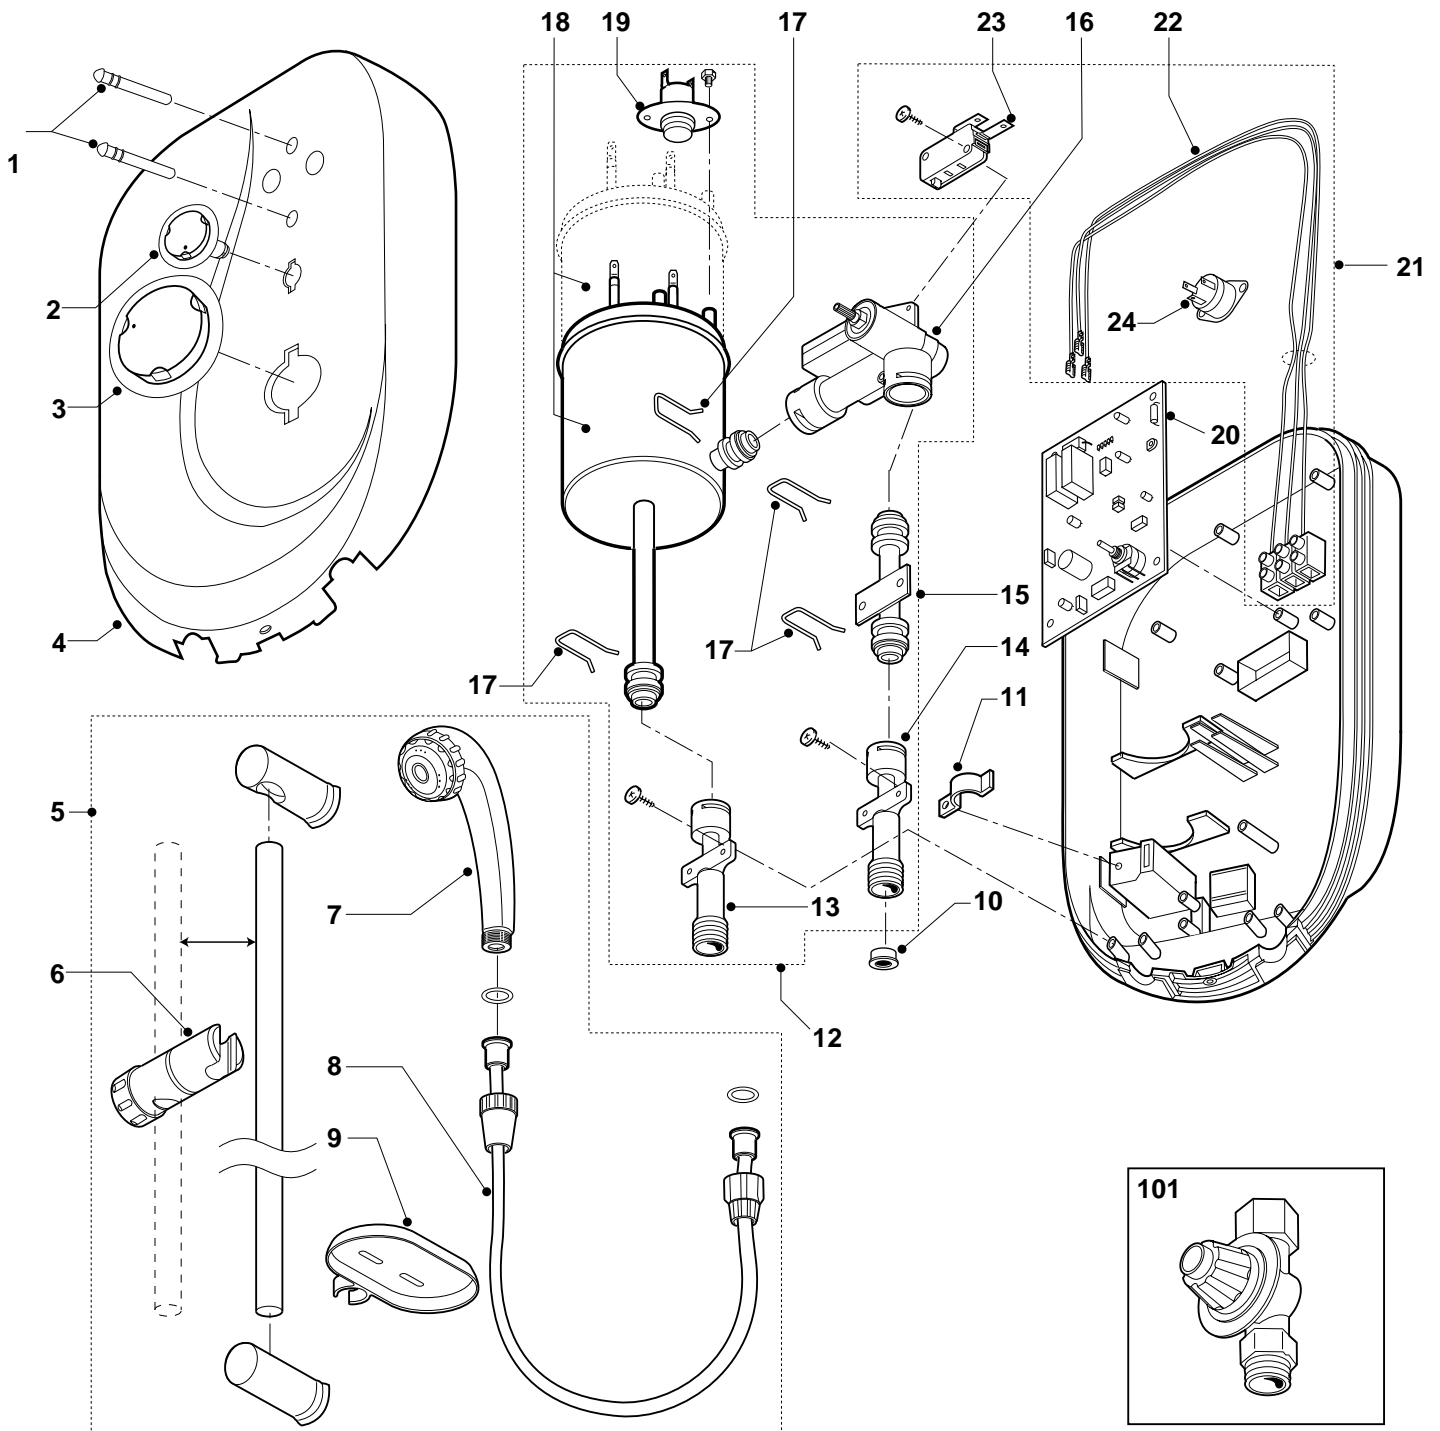

MODELS	CODE	VALIDITY BY REGISTRATION	REF.
AE 3322 I	558052	2002210851 2002240001	A B
AE 3322 U	558053	2002210871 2002240001	C D
AE 3023 I	558062	2000400001 2002160001 2002240001	E F G
AE 3023 U	558063	2002240001	H
AE 3324 I	558207	2002240001	I
AE 3324 U	558208	2002240001	J
AE 4522 I	558082	2002200301 2002240001	K L
AE 4522 U	558083	2002200366 2002240001	M N
AE 7022 I	558312	2002240001	O
AE 7022 U	558313	2002240001	P
AE 3322	558075	2002240001 2002240108 2002240409	Q R S

ER2002830039101011