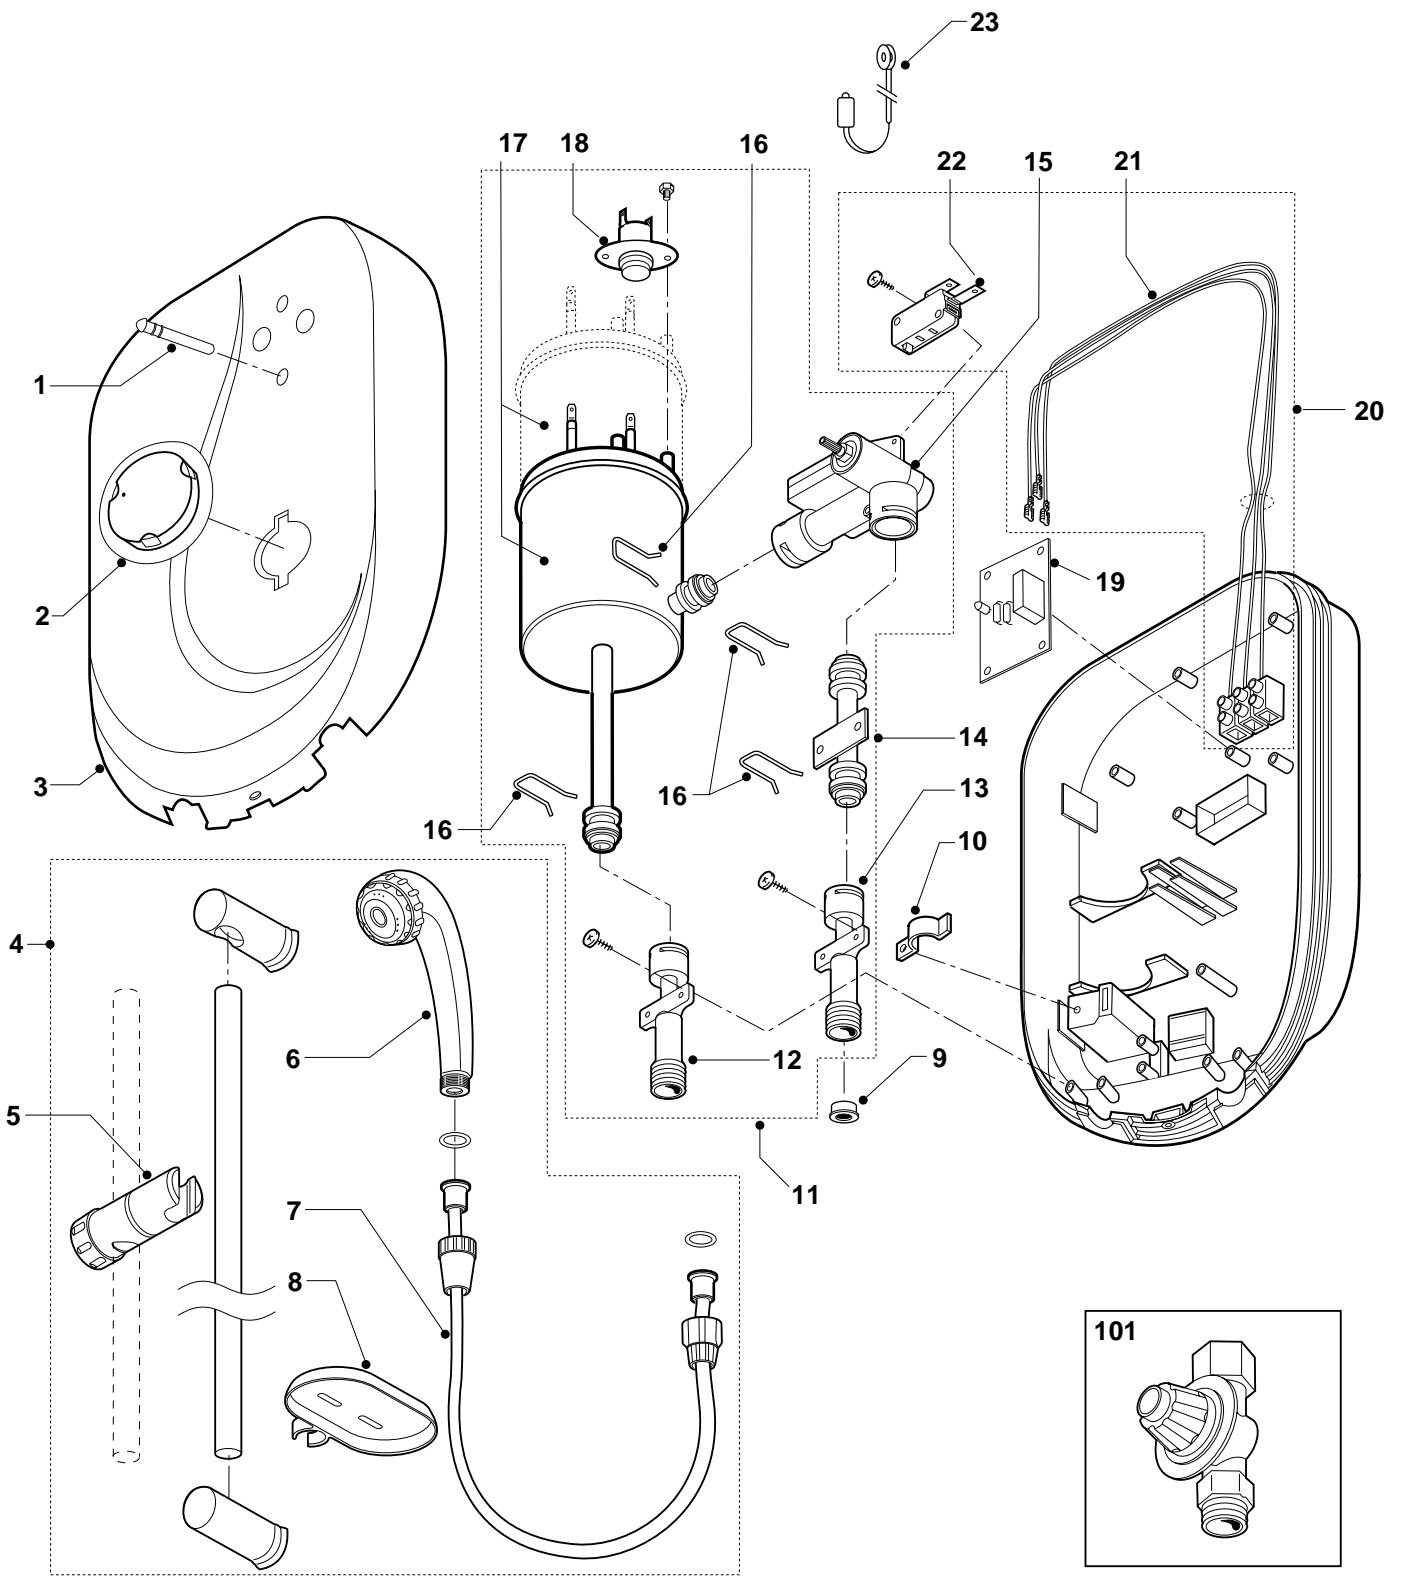

SPARE PARTS EXPLODED VIEW  
ELECTRIC WATER HEATER GEYSER

Models

**AM 3322 I**

**AM 3322 U**

**AM 4522 I**

**AM 4522 U**

---

Edition 1 of 5 February 2001

Revision 2 of 26 January 2005

MODELS	CODE	SERIAL NO. VALIDITY	REF.
AM 3322 I	558050	2002220051	A
		2002240001	B
	558750	2001220001	C
		2002240001	D
AM 3322 U	558051	2002220001	E
		2002240001	F
AM 4522 I	558080	2000440001	G
		2002130081	H
		2002240001	I
	558751	2001220001	J
		2002240001	K
AM 4522 U	558081	2000440001	L
		2002210651	M
		2002230001	N

ER2005830039501021

<b>PART.</b>	<b>CODE</b>	<b>DESCRIPTION</b>	<b>REF.</b>	<b>NOTE</b>
1	960090	Light transporter clear		
2	960071	Valve knob w/ F&R (red)	ABCDGHIJK	
3	960076	Top cover mechanical Tap In	ABCDGHIJK	
3	960077	Top cover mechanical Tap Tout	EFLMN	
4	960088	Accessories		
5	960019	Sliding latch		
6	960089	Shower head		
7	960016	Hose L = 120cm		
8	960020	Soap tray		
9	960015	Filter 1/2"		
10	960011	Tank fixing clip		
11	960137	Hydraulic assy 3.3kW 220V Tap In	C	
11	960139	Hydraulic assy 4.5kW 220V Tap In	GJ	
11	960140	Hydraulic assy 4.5kW 220V Tap Out	L	
12	960004	Outlet fitting (red)	ABDEFHIKMN	
13	960003	Inlet fitting (blue)	ABDEFHIKMN	
14	960002	Inlet connection pipe	ABDEFHIKMN	
15	960048	Tap and pressure switch	ABDHIK	
15	960047	Pressure switch	EFMN	
16	960021	Kit O-ring end fixing fork		
17	960022	Heating tank 3,3kW 220V	ABDEF	
17	960043	Heating tank 4.5kW 220V	HIKMN	
18	960067	Thermostat (16A 85°C)	GHIJKLMN	
18	960007	Thermostat (16A 57°C)	ABCDEF	
19	65170141	Neon lamp + lamp stand	ACEGHJLM	
20	65170108	Wiring mech 4.5kW + neon lamp + lamp stand	IKN	
20	65170143	Wiring mechanical 4.5kW LC	GHJLM	
21	65170142	Wiring mech + neon lamp + lamp stand	ACE	
21	65170107	Wiring mechanical LC	BDF	
22	960006	Micro switch 16A	ABCDEF	
23	960102	Neon lamp	BDFIKN	
101	960000	External tap + gasket	EFLMN	