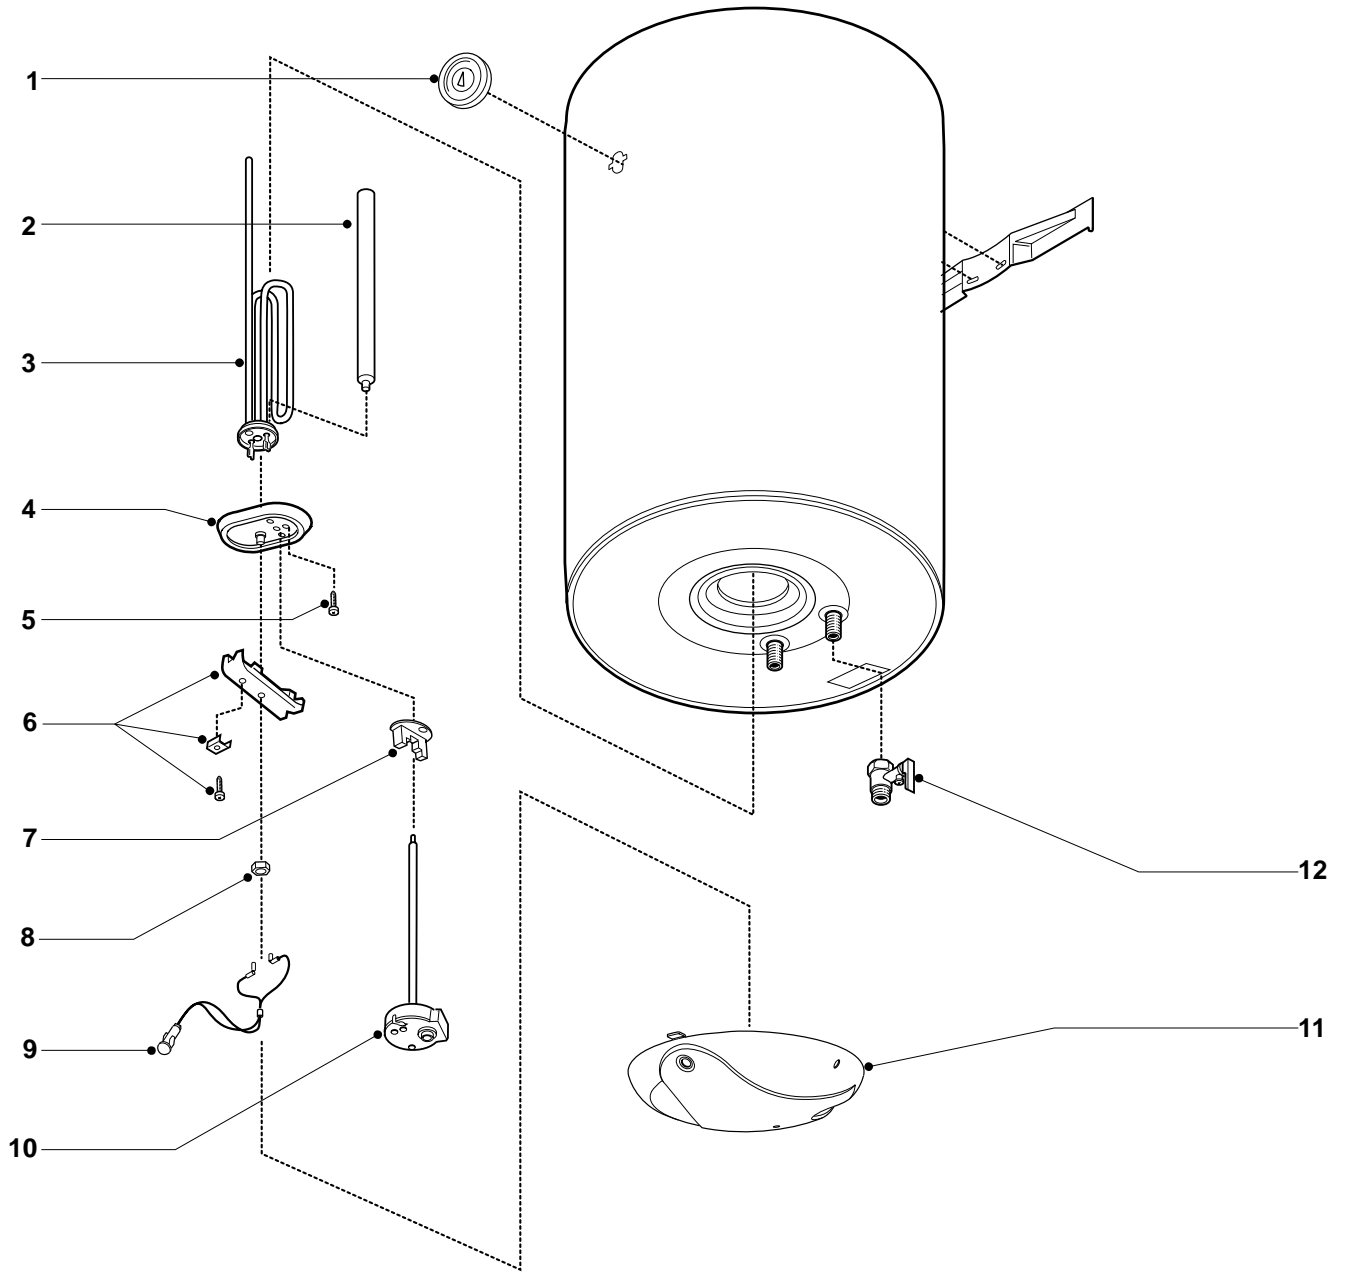

SPARE PARTS LIST
ELECTRIC WATER HEATER GEYSER

Models

SG 50

SG 80

SG 100

Edition 1 of 1 March 2000

ER2000830011501001

MODELS	CODE	SERIAL NO. VALIDITY	REF.
SG 50	869371	000718	A
SG 80	869372	000718	B
SG 100	869373	000718	C

PART.	CODE	DESCRIPTION	REF.	NOTE
1	571731	Thermometer		
2	993014	Anode (magnesium 25 x 230)		
3	816615	Element RCA 300 PA M5 (1200W - 230V)	AB	
3	816616	Element RCA 300 PA M5 (1500W - 230V)	C	
4	993012	Flange with gasket		
5	993000	Wood Screw (thread M6x14 8mm)		
6	993011	Flange bracket		
7	993009	Terminal shield (blue)	AB	
7	993010	Terminal shield (red)	C	
8	570127	M8x14x8 hexagonal nut		
9	993186	Signal lamp		
10	691214	Thermostat (TBS 2 300)		
11	993180	Plastic cover		
12	571730	Safety valve		