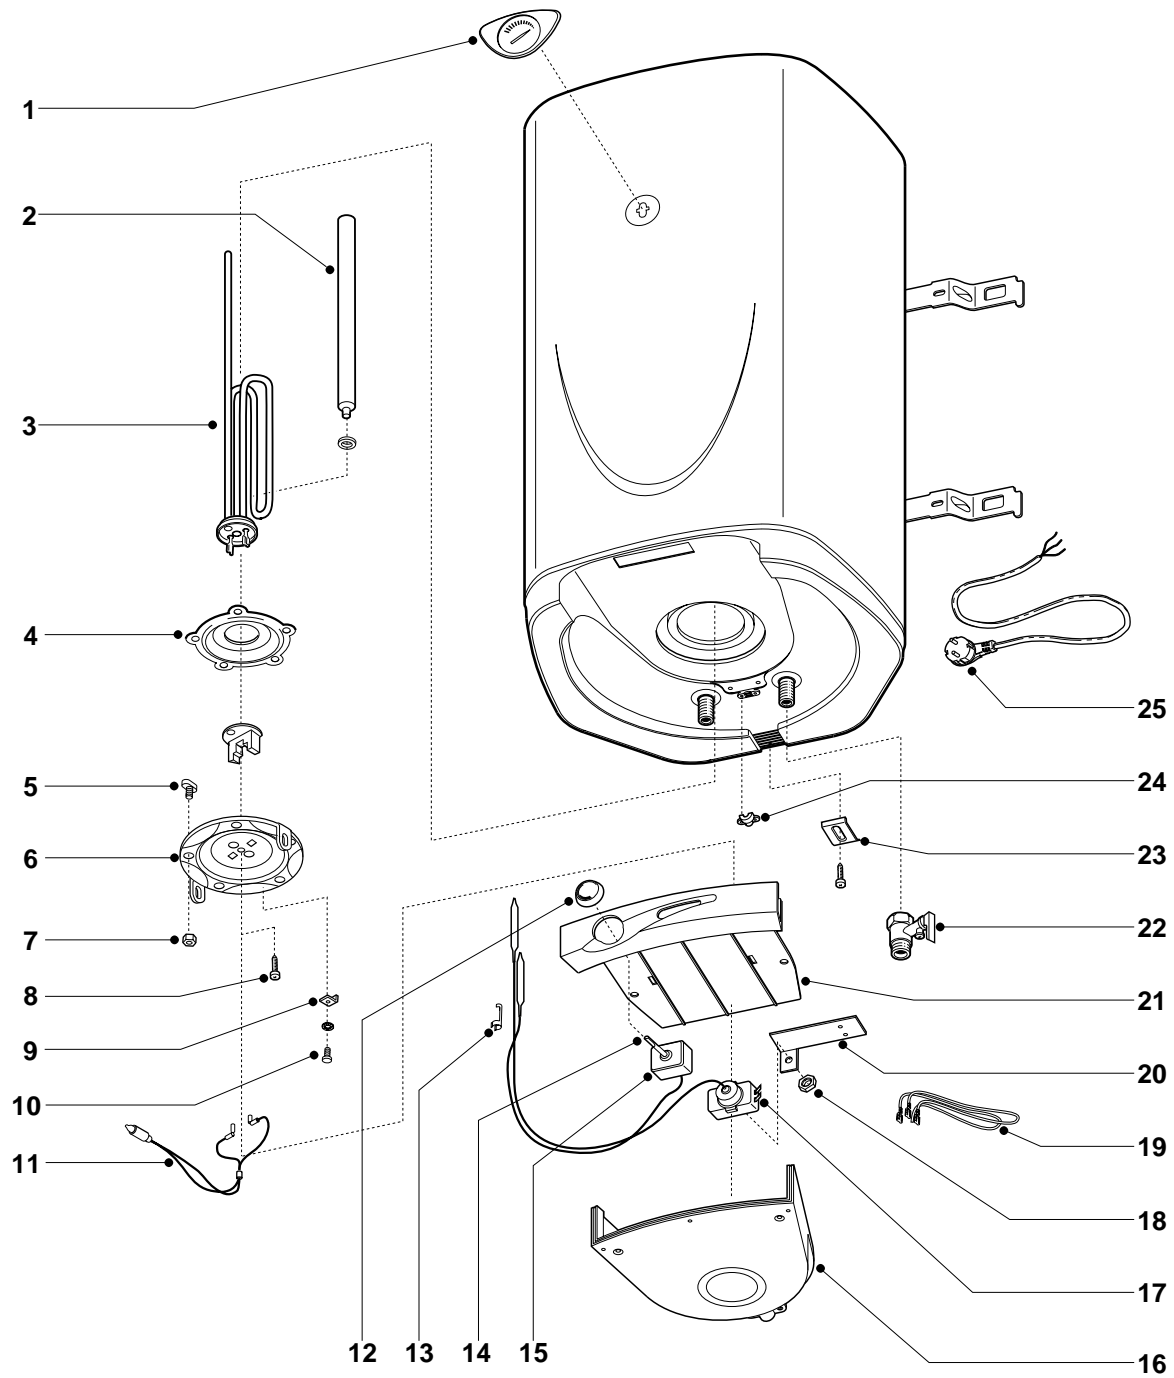

SPARE PARTS LIST
ELECTRIC WATER HEATER GEYSER

Models

TI 50 QB EE

TI 80 QB EE

TI 100 QB EE

Edition 1 of 1 June 2000

Revision 1 of 20 September 2000

MODELS	CODE	SERIAL NO. VALIDITY	REF.
TI 50 QB EE	869428	000501	A
TI 80 QB EE	869429	000501	B
TI 100 QB EE	869430	000501	C

PART.	CODE	DESCRIPTION	REF.	NOTE
1	993227	Thermometer		21
2	993014	Anode (magnesium 25 x 230)		
3	993203	Element RCF PA M5 G12 2000W 230W		
4	570393	D.75 gasket		
5	570316	Flange screw (M8x20)		
6	570407	Flange		
7	570127	M8x14x8 hexagonal nut		
8	993000	Wood Screw (thread M6x14 8mm)		
9	570063	Terminal (earth)		
10	993015	Screw (M4x10 for groundig terminal)		
11	993025	Signal lamp		
12	993195	Regulation knob		
13	993196	Spring (probe clamp)		
14	993193	Extension (thermostat pin)		
15	993189	Bulb thermostat		
16	993208	Plastic cover		
17	993188	Bulb thermostat (safety)		
18	993200	M 10x1 nut		
19	993197	Wiring		
20	993057	Thermostat support		
21	993192	Complete control panel (front)		
22	571730	Safety valve		
23	993161	Spacer		
24	993154	Cable clamp		
25	993199	Cable (power supply)		
101	469989	Plastic dowels		11
102	993194	Thermostat gasket		11
103	993198	Safety connection cable		11