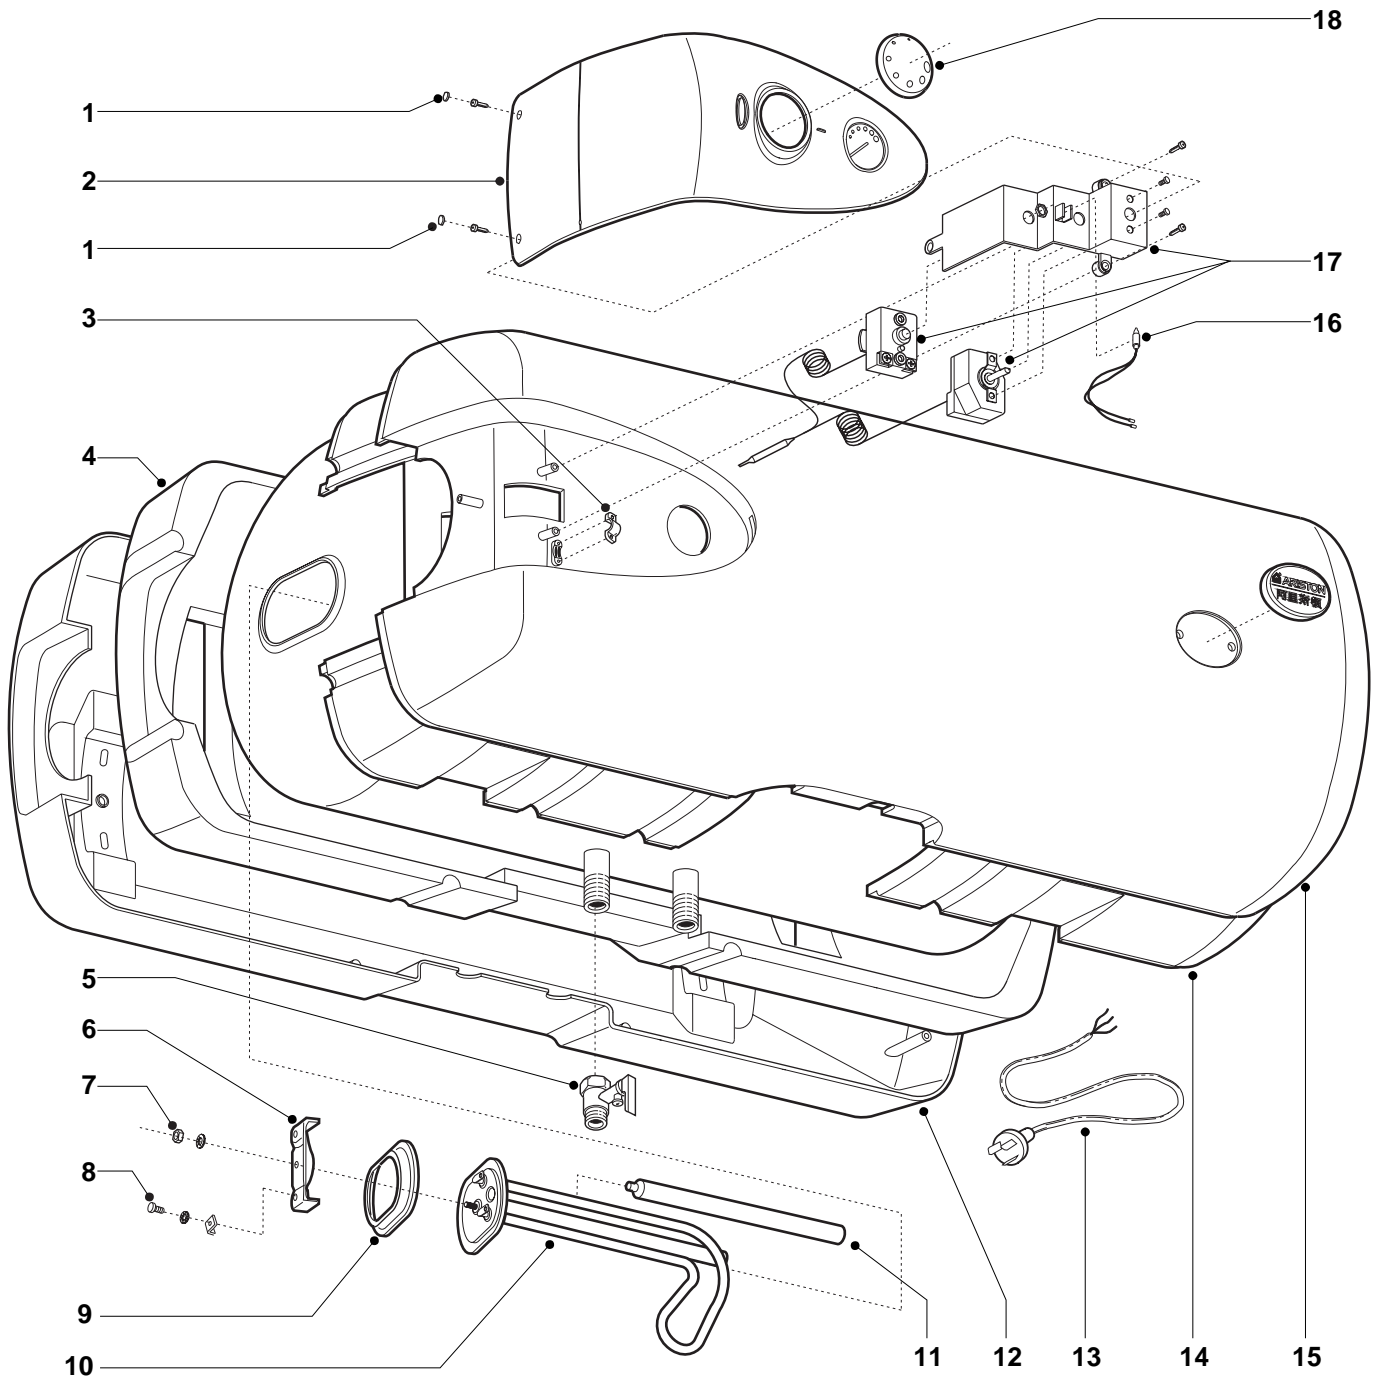

SPARE PARTS EXPLODED VIEW
ELECTRIC WATER HEATER GEYSER
Models

TI-SHAPE 40 SH QB EE

TI-SHAPE 50 SH QB EE

Edition 1 of 23 July 2004
Revision 1 of 2 March 2005

MODEL	CODE	SERIAL NO. VALIDITY	REF.
TI-SHAPE 40 SH QB EE	504271	050302	A
TI-SHAPE 50 SH QB EE	504272	050302	B

ER2005830085101011

PART.	CODE	DESCRIPTION	REF.	NOTE
1	977336	Screw cover		
2	977337	Assembled plastic cover		
3	573266	Cable clamp (5 pcs)		
4	976775	Insulation back cover		
5	976687	Safety valve (7.5 Bar)		
6	976173	Flange bracket		
7	570069	Retaining nut (Heating element) (20 pcs)		
8	976492	Screw M4*8 with washer		
9	570340	Flange gasket (5 pcs)		
10	65150049	Element HE TI-SHAPE		
11	977127	Anode (magnesium 25.5 180)		
12	976777	Back cover		
13	977399	Power cable		
14	976776	Insulation front cover		
15	976778	Front cover		
16	65150050	Signal lamp		
17	65150051	Thermostat TI-SHAPE		
18	976163	Control knob		
19	976785	Installation accessory with "L"		