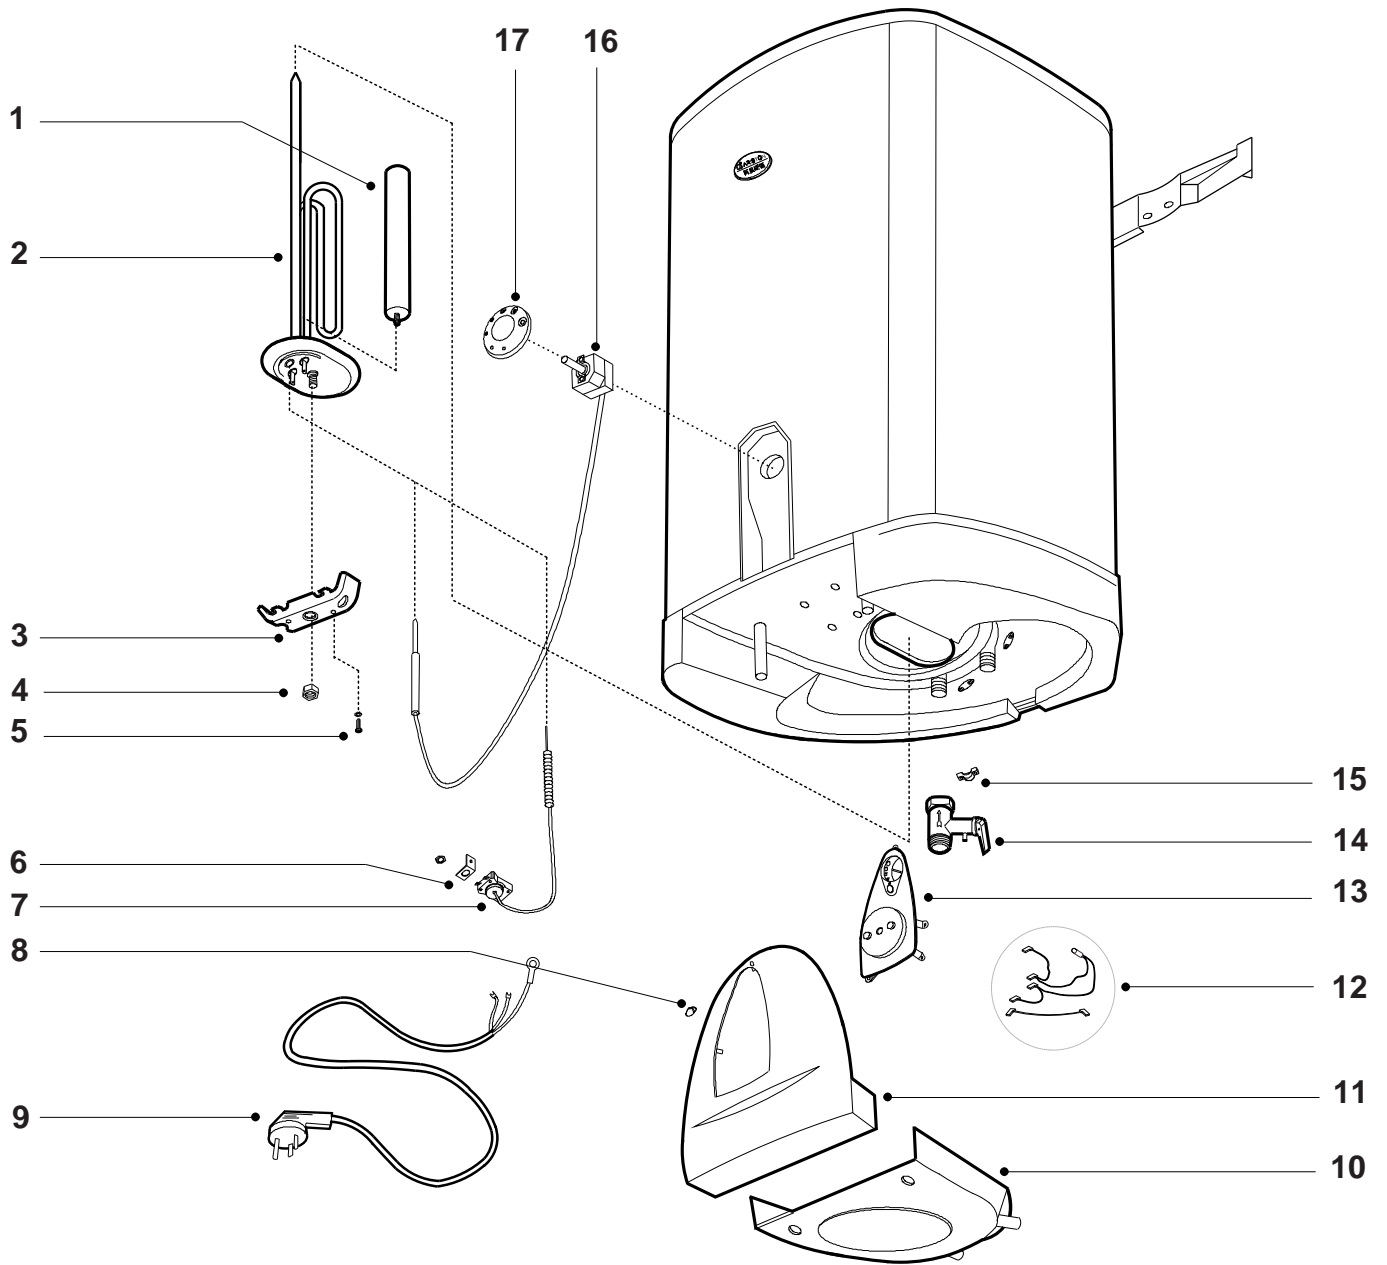

SPARE PARTS EXPLODED VIEW  
ELECTRIC WATER HEATER GEYSER  
Models

**TI-SHAPE 50 QB EE**

**TI-SHAPE 65 QB EE**

**TI-SHAPE 80 QB EE**

**TI-SHAPE 100 QB EE**

---

Edition 1 of 22 July 2004

Revision 1 of 1 March 2005

MODEL	CODE	SERIAL NO. VALIDITY	REF.
TI-SHAPE 50 QB EE	504273	050301	A
TI-SHAPE 65 QB EE	504274	050301	B
TI-SHAPE 80 QB EE	504275	050301	C
TI-SHAPE 100 QB EE	504276	050301	D

ER2005830085001011

<b>PART.</b>	<b>CODE</b>	<b>DESCRIPTION</b>	<b>REF.</b>	<b>NOTE</b>
1	977127	Anode (magnesium 25.5 180)		
2	65150052	Element		
3	976213	Flange bracket		
4	570127	M8x14x8 hexagonal nut (20 pcs)		
5	976492	Screw M4*8 with washer		
6	977129	Thermostat supporter		
7	65150046	Thermostat (safety)		
8	977079	Screw hole cover		
9	977399	Power cable		
10	977077	Front cover RS		
11	65150053	Small plastic cover		
12	65150047	Wiring harness with lamp		
13	977087	Control panel		
14	976687	Safety valve (7.5 Bar)		
15	573266	Cable clamp (5 pcs)		
16	65150011	Thermostat		
17	977088	Knob RS80		
18	976160	Installation accessory		