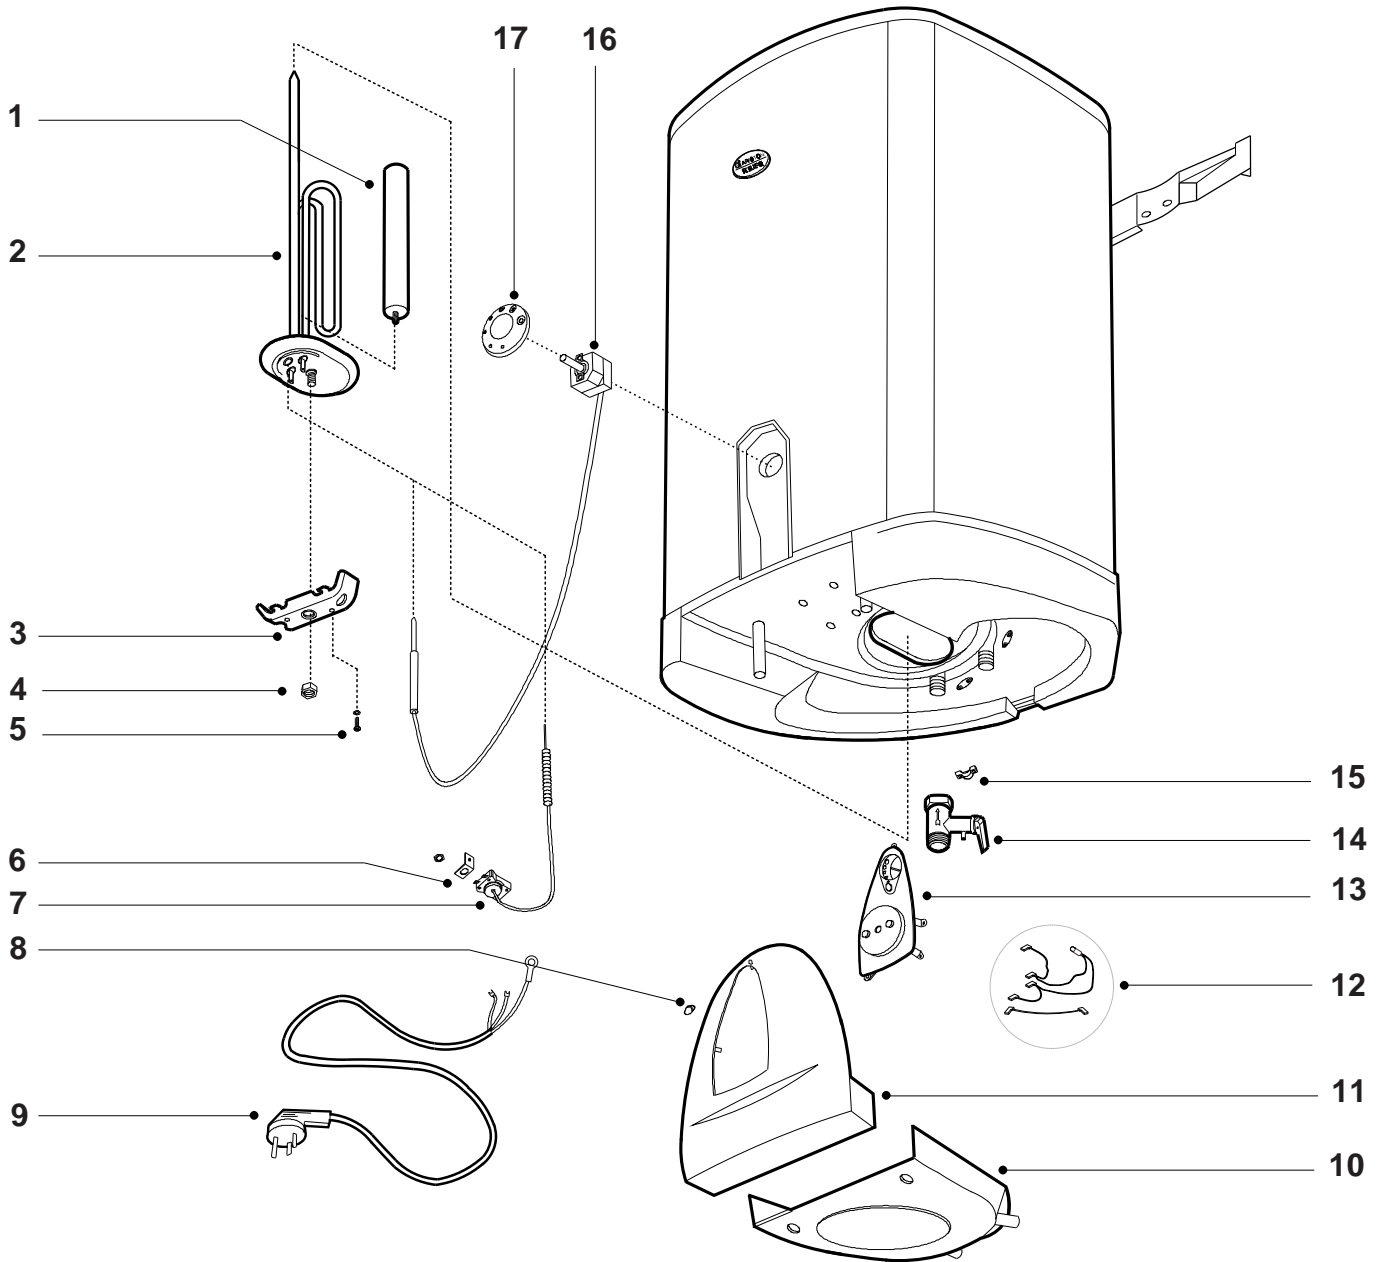

SPARE PARTS EXPLODED VIEW  
ELECTRIC WATER HEATER GEYSER  
Models

**TI-SHAPE 50 QB EE**

**TI-SHAPE 80 QB EE**

**TI-SHAPE 100 QB EE**

---

Edition 1 of 22 July 2004

MODEL	CODE	SERIAL NO.VALIDITY	REF.
TI-SHAPE 50 QB EE	504273	040601	A
TI-SHAPE 80 QB EE	504275	040601	B
TI-SHAPE 100 QB EE	504276	040601	C

ER2004830085001001

PART.	CODE	DESCRIPTION	REF.	NOTE
1	977127	Anode		
2	65150052	HE TI-SHAPE		
3	976213	Flange bracket		
4	570127	Nut M8		
5	976492	Screw M4*8 with washer		
6	977129	Thermoatat supporter		
7	65150046	Thermoatat 115		
8	977079	Screw hole cover		
9	977399	SHUKO power cable		
10	977077	Fornt cover RS		
11	65150053	Small plastic cover		
12	65150047	Wiring harness with lamp		
13	977087	Control panel RS80		
14	976687	Safety valve		
15	573266	Cable clip		
16	65150011	Thermoatat		
17	977088	Knob RS80		
18	976160	Installation accessory		