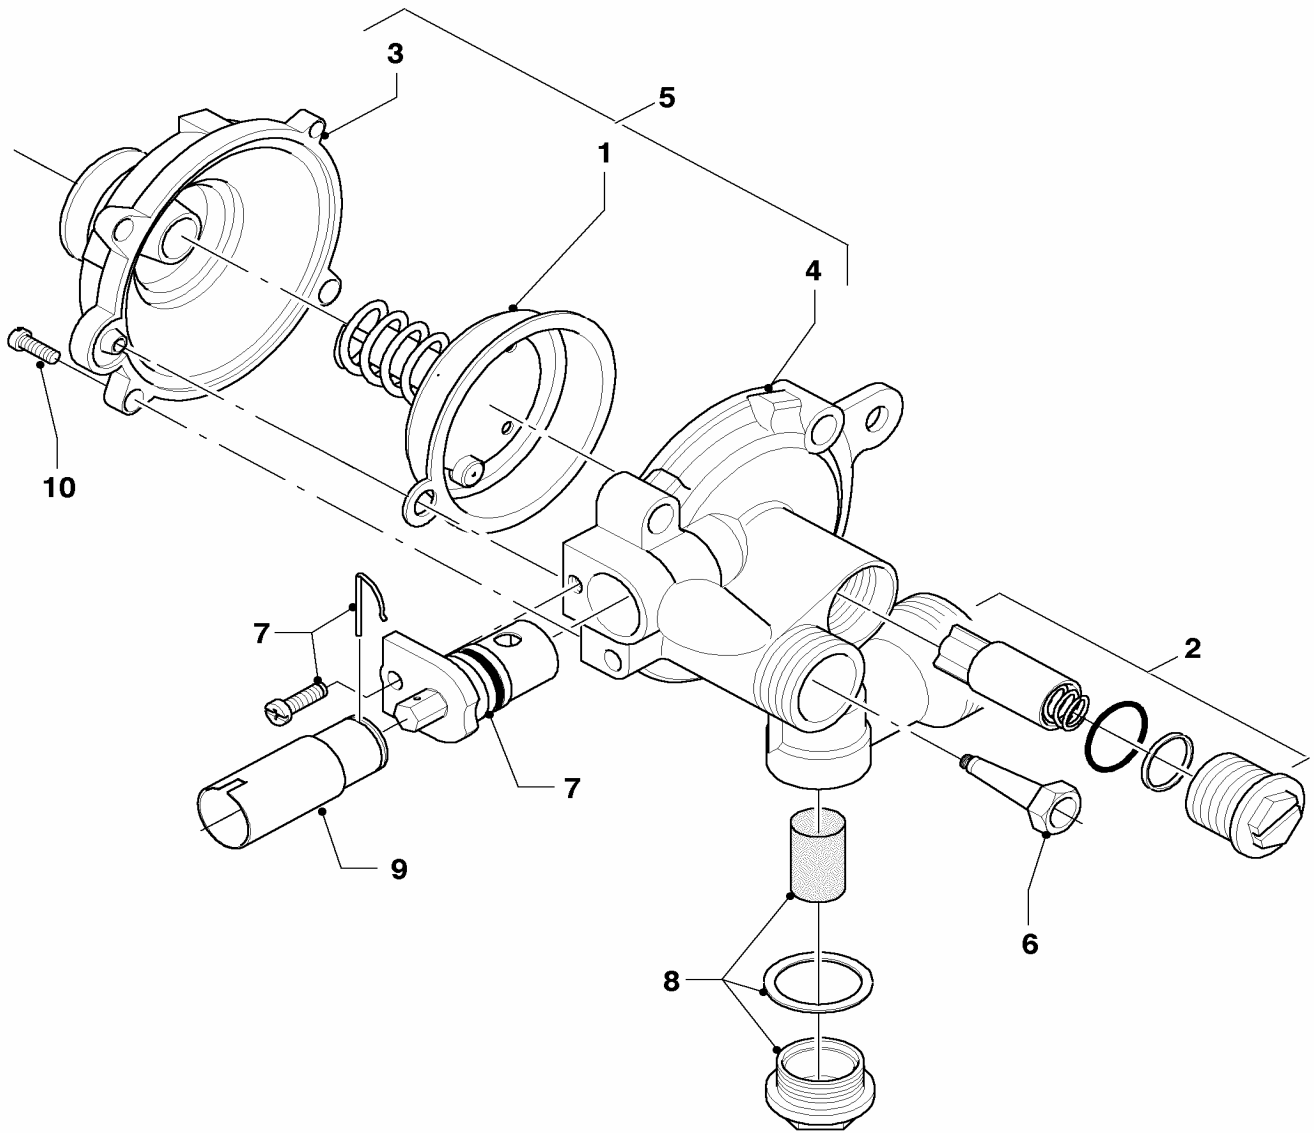

01 Water valve

MAG OE 14-0/0 RXZ

01 - 01 - 516

01 Water valve

MAG OE 14-0/0 RXZ

Pos.	Art.-No	Part	Type, note
		01-01-516	
01	111718	diaphragm cpl.	
02	115301	water quantity regulator, cpl.	
03	115302	water valve - upper part	
04	115303	lower part	
05	115305	water valve, cpl.	with parts 01, 02, 03, 04, 06, 07, 08 and 10
06	115313	venturi	
07	115315	temperature selector	
08	115318	water filter	
09	115167	adapter, cpl.	
10	115320	screw, cpl. (5 p.)	

Subject to alteration !

Attention: Please take the gross price from the valid price list !