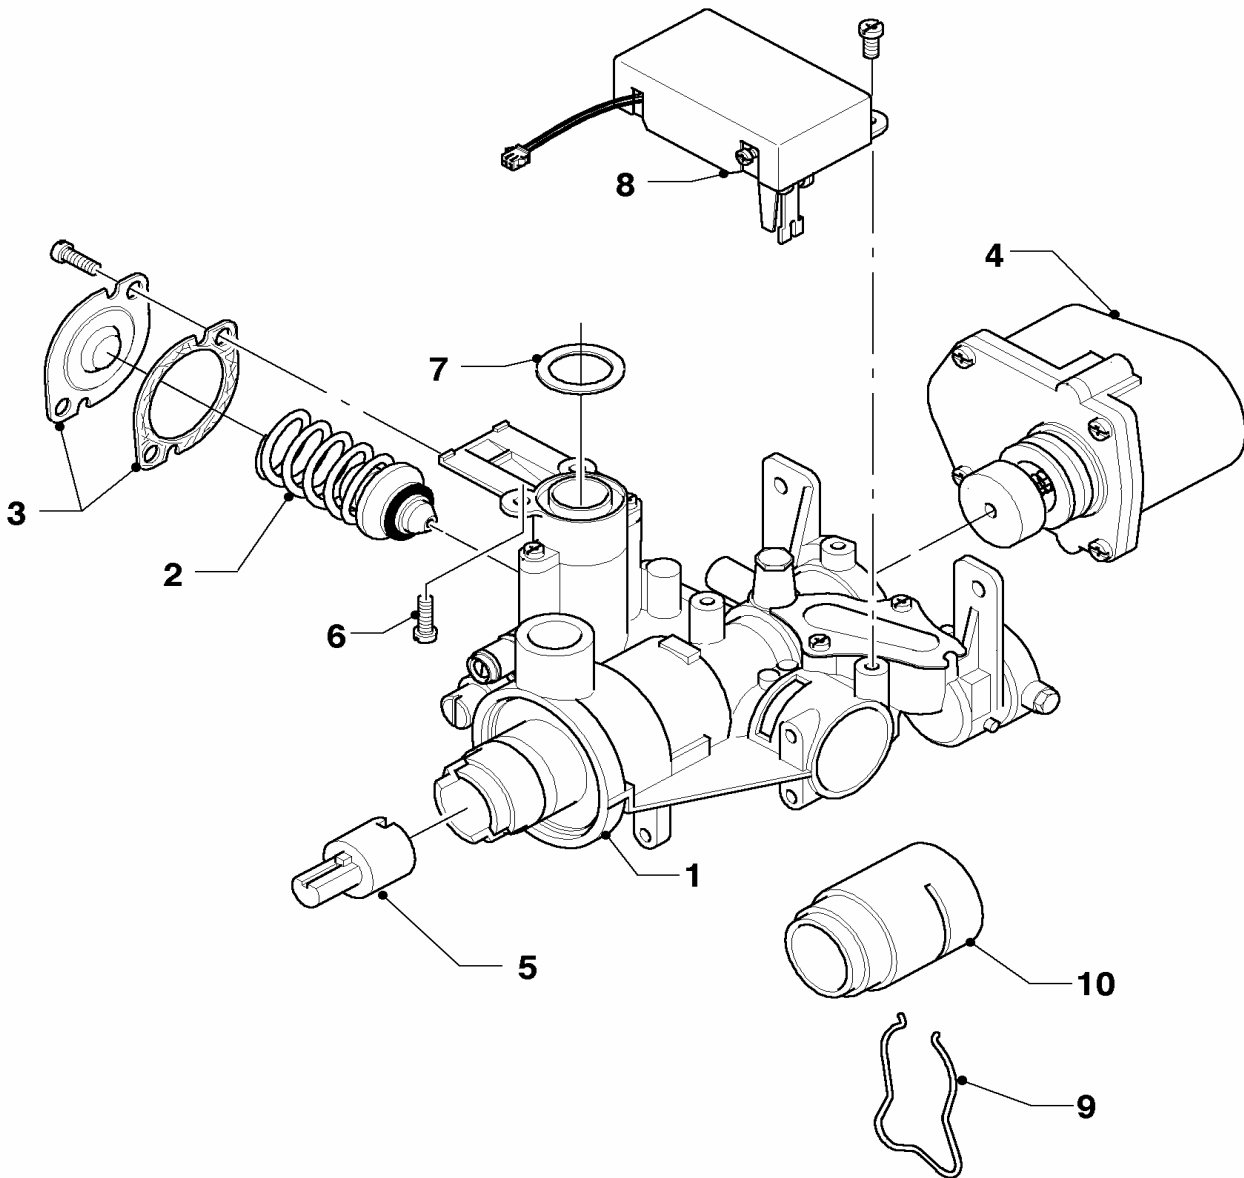

Subject to alteration !

Attention: Please take the gross price from the valid price list !

04 Burner

MAG OE 14-0/0 RXI

Pos.	Art.-No	Part	Type, note
		01-04-541	
01	115190	burner chamber group, cpl.	with part 04
02	115193	burner support, cpl.	with parts 04, 05, 15
03	291207	burner nozzle cpl. (14 p.)	
04	105831	cylinder screw, cpl. (10 p.)	
05	981125	packingring cpl. (set of 10)	
06	115236	sensor, cpl. (TTB)	
07	509697	ignition electrode, cpl.	
08	105829	cylinder screw, cpl. (10 p.)	
09	115257	flame supervision device, cpl.	LED, with part 10
10	105834	cylinder screw, cpl. (10 p.)	
11	115198	cylinder screw, cpl. (10 p.)	
12	115264	battery casing	
13	115258	cable tree	

Subject to alteration !

Attention: Please take the gross price from the valid price list !

05 Gas section

MAG OE 14-0/0 RXI

01 - 02 - 515

05 Gas section

MAG OE 14-0/0 RXI

Pos.	Art.-No	Part	Type, note
		01-02-515	
01	117245	gas section, cpl.	with parts 02, 03, 05, 06 and 07
02	115324	water deficiency valve	
03	115329	cover and packingring	
04	115363	servo(motor)	H
05	115168	adapter, cpl.	
06	105829	cylinder screw, cpl. (10 p.)	
07	981125	packingring cpl. (set of 10)	
08	111715	microswitch, cpl.	
09	-	-	not for this appliance
10	-	-	not for this appliance