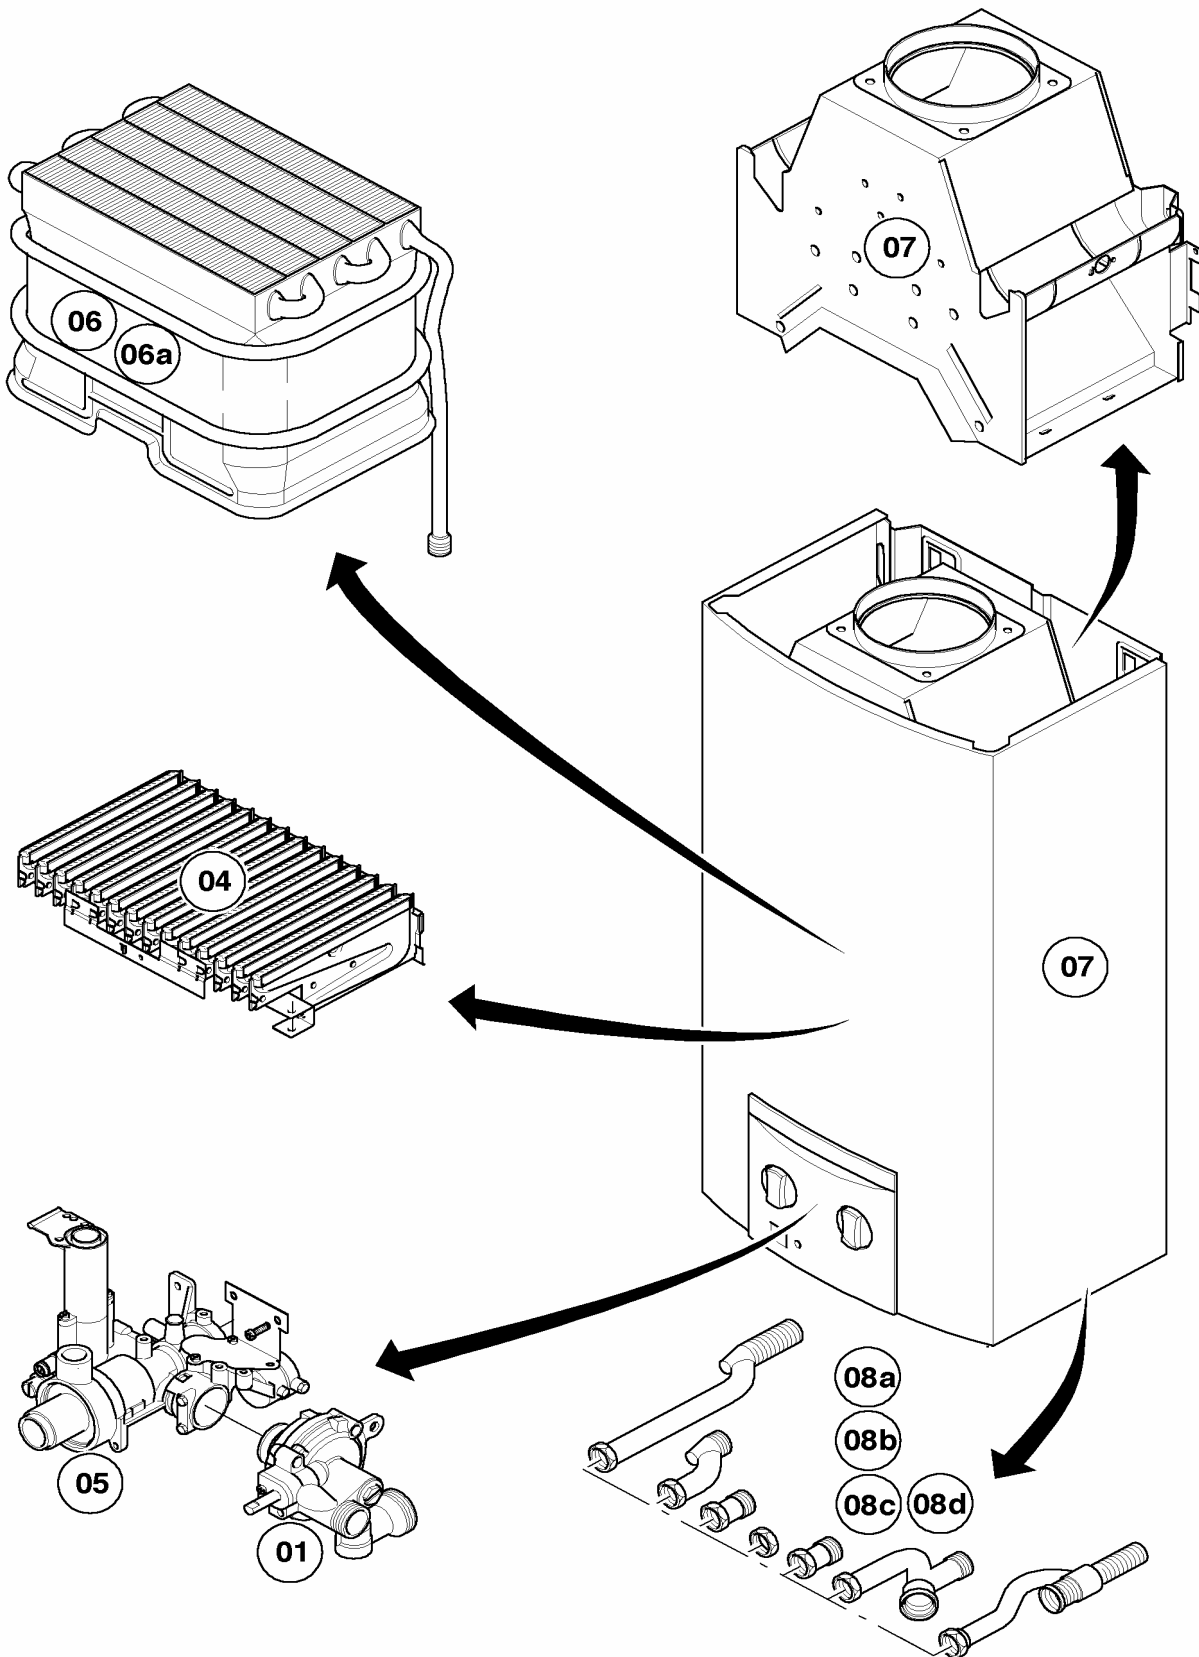

General view of sheet

MAG OE 14-0/0 RXI

01 - 00 - 533.01

Subject to alteration !
Attention: Please take the gross price from the valid price list !