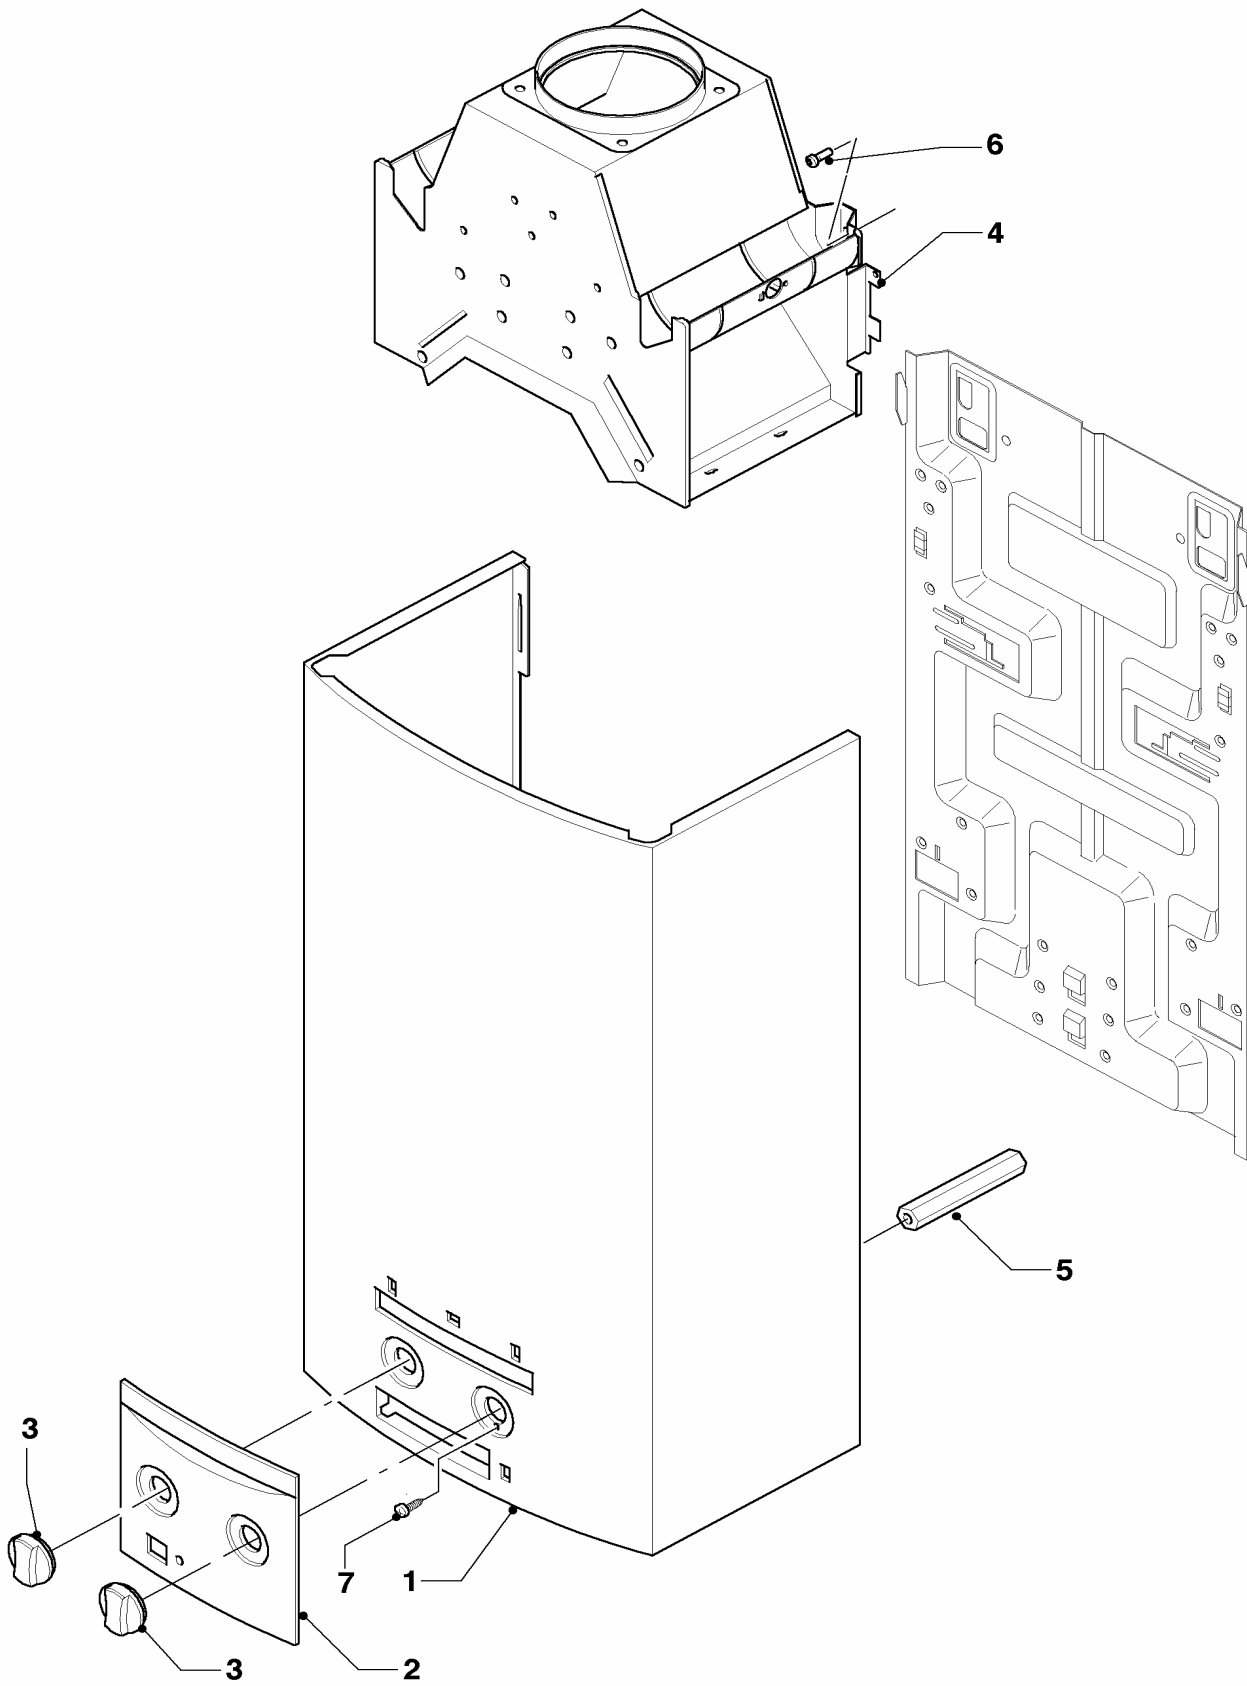

07 Casing parts

MAG OE 14-0/0 GRX

01 - 07 - 554

07 Casing parts

MAG OE 14-0/0 GRX

Pos.	Art.-No	Part	Type, note
		01-07-554	
01	115148	cowling, cpl.	
02	115157	covering plate, cpl.	
03	115164	knob, cpl.	
04	075086	draft diverter, cpl.	with part 06
05	117257	distance piece	
06	105832	cylinder screw, cpl. (10 p.)	
07	105834	cylinder screw, cpl. (10 p.)	

Subject to alteration !

Attention: Please take the gross price from the valid price list !