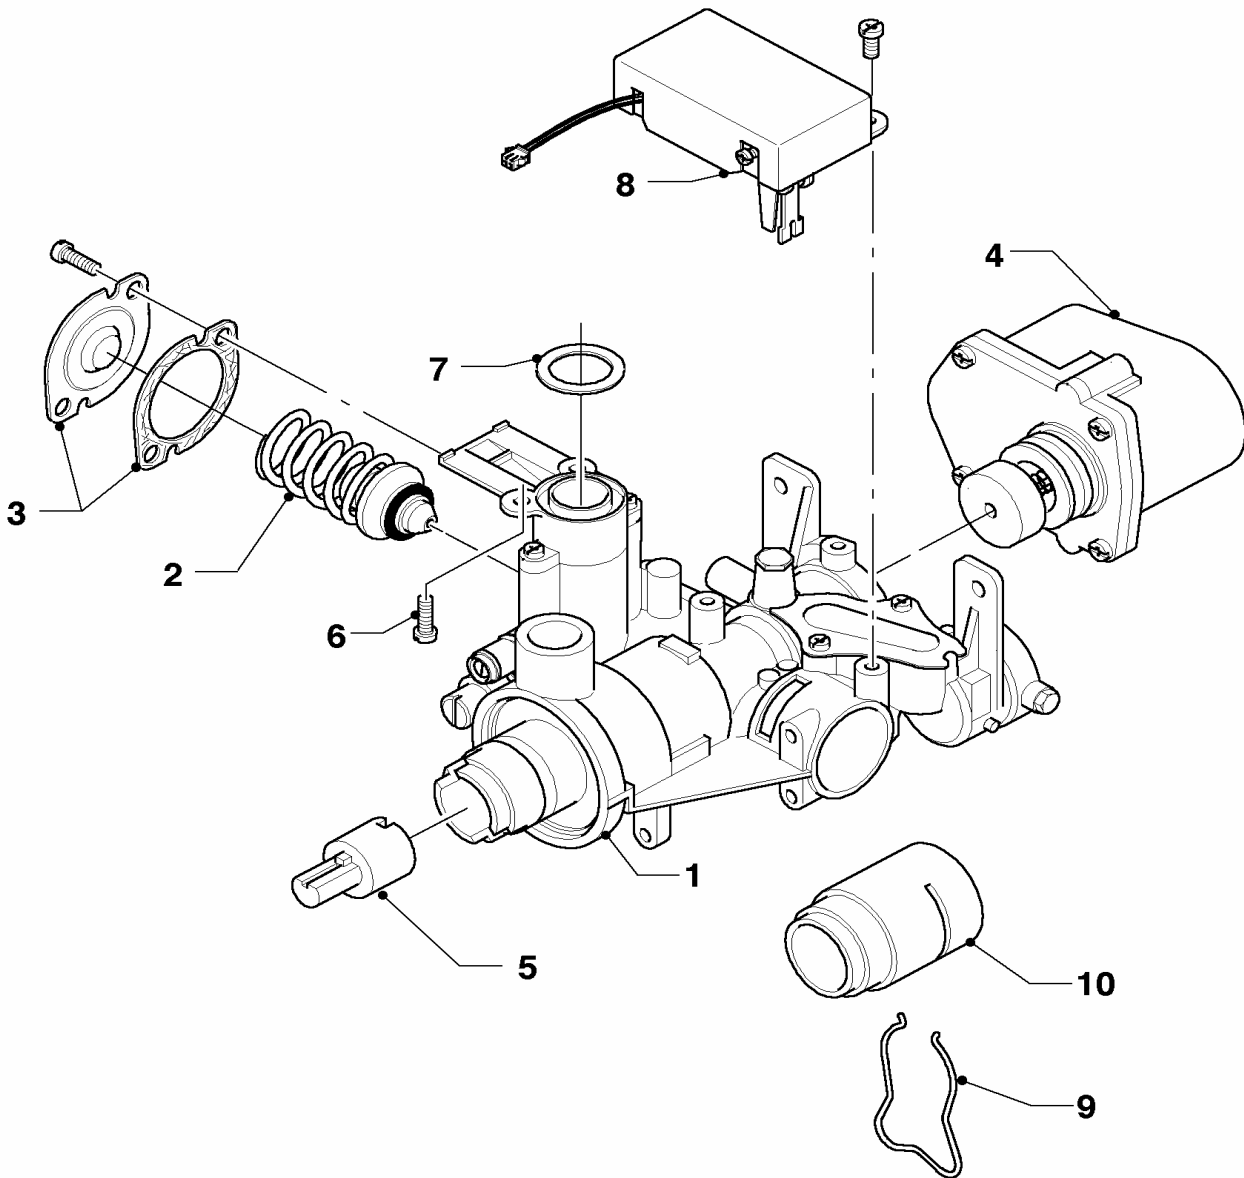

Subject to alteration !

Attention: Please take the gross price from the valid price list !

04 Burner

MAG OE 14-0/0 GRX

01 - 04 - 541

04 Burner

MAG OE 14-0/0 GRX

Pos.	Art.-No	Part	Type, note
		01-04-541	
01	115190	burner chamber group, cpl.	with part 04
02	115193	burner support, cpl.	with parts 04, 05, 15
03	291207	burner nozzle cpl. (14 p.)	
04	105831	cylinder screw, cpl. (10 p.)	
05	981125	packingring cpl. (set of 10)	
06	115236	sensor, cpl. (TTB)	
07	509697	ignition electrode, cpl.	
08	105829	cylinder screw, cpl. (10 p.)	
09	115257	flame supervision device, cpl.	LED, with part 10
10	105834	cylinder screw, cpl. (10 p.)	
11	115198	cylinder screw, cpl. (10 p.)	
12	115264	battery casing	
13	115258	cable tree	

Subject to alteration !

Attention: Please take the gross price from the valid price list !

05 Gas section

MAG OE 14-0/0 GRX

01 - 02 - 515

05 Gas section

MAG OE 14-0/0 GRX

Pos.	Art.-No	Part	Type, note
		01-02-515	
01	117245	gas section, cpl.	with parts 02, 03, 05, 06 and 07
02	115324	water deficiency valve	
03	115329	cover and packingring	
04	115363	servo(motor)	H
05	115168	adapter, cpl.	
06	105829	cylinder screw, cpl. (10 p.)	
07	981125	packingring cpl. (set of 10)	
08	111715	microswitch, cpl.	
09	-	-	not for this appliance
10	-	-	not for this appliance