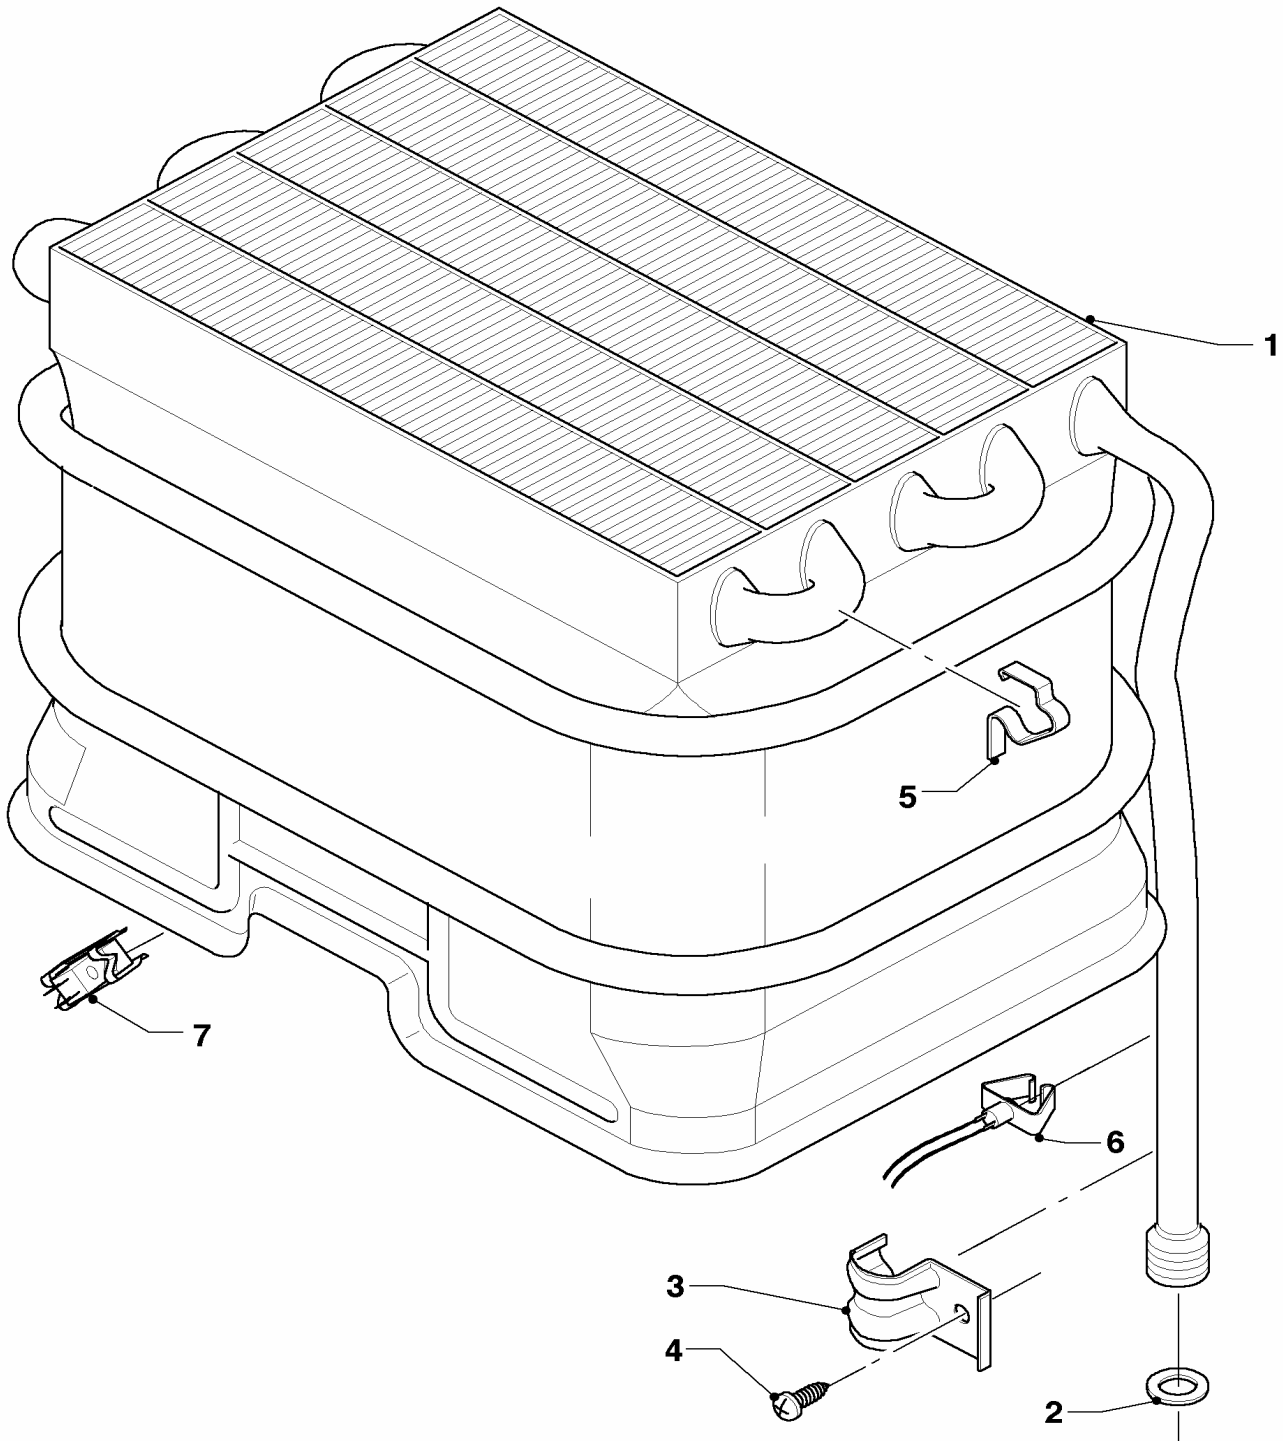

06a Heat exchanger 14l

MAG OE 14-0/0 RXZ

01 - 06 - 513

06a Heat exchanger 14l

MAG OE 14-0/0 RXZ

Pos.	Art.-No	Part	Type, note
		01-06-513	
01	061639	heat exchanger, cpl.	with parts 02, 05
02	981143	packingring (set of 10)	
03	086133	spring clamp	
04	235727	screw	
05	139702	spring clamp (10 p.)	
06	115205	temperature limiter cpl.	
07	-	-	not for this appliance

Subject to alteration !

Attention: Please take the gross price from the valid price list !