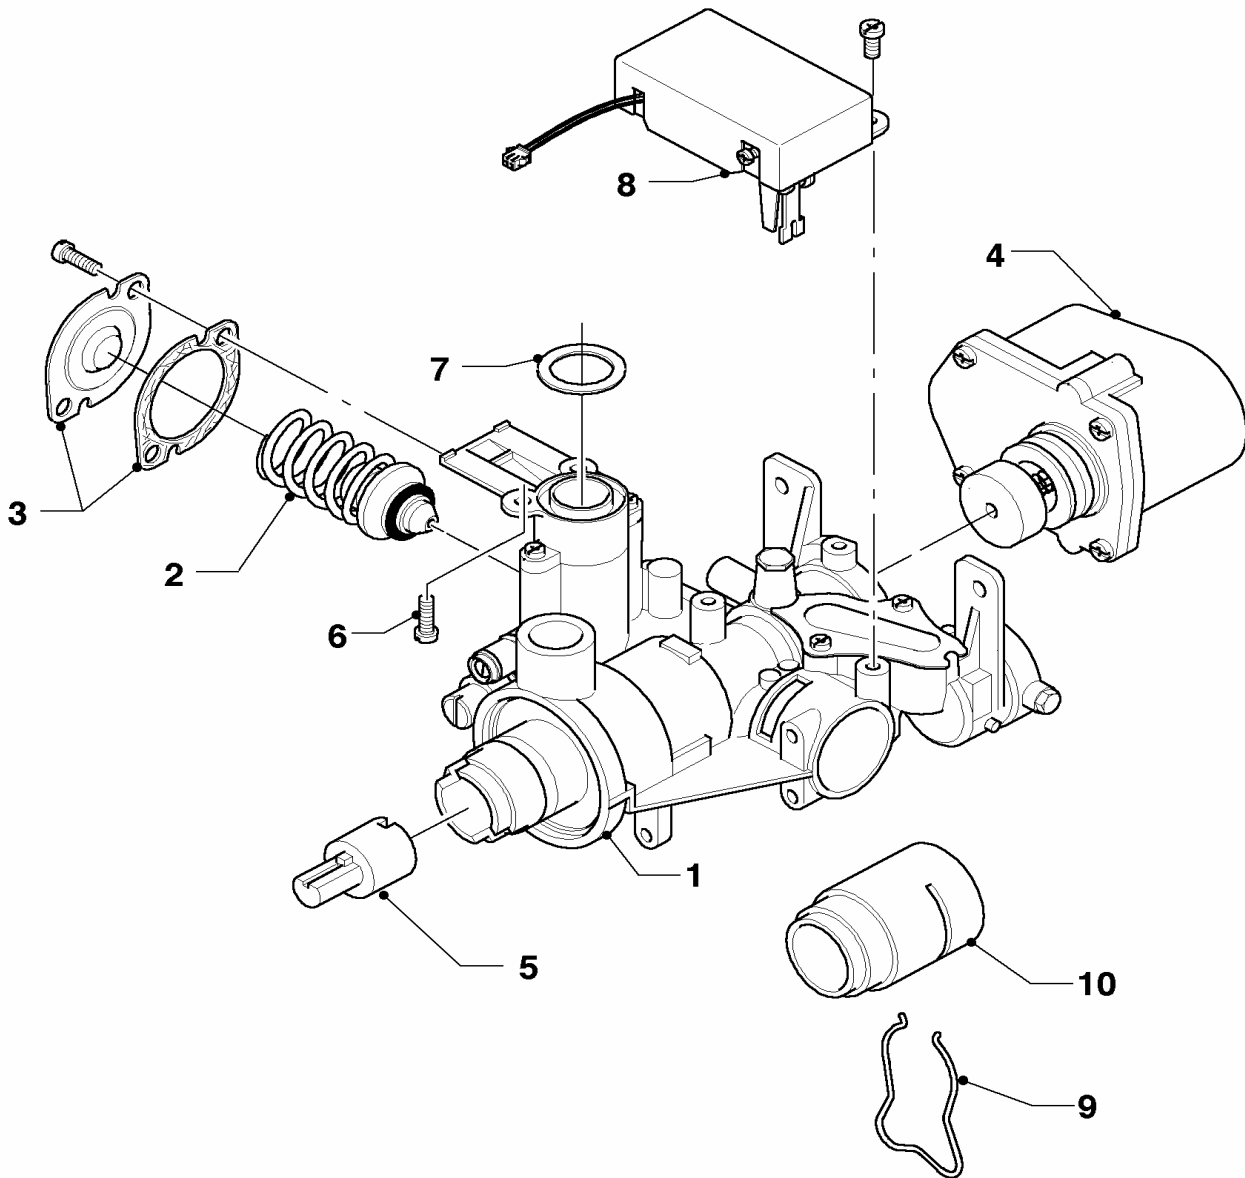

05 Gas section

MAG INT mini 11-0/0 XI

MAG INT 14-0/0 XI

01 - 02 - 515

05 Gas section

MAG INT mini 11-0/0 XI

MAG INT 14-0/0 XI

Pos.	Art.-No	Part	Type, note
		01-02-515	
00	311812	conversion kit of H	MAG INT mini 11-0/0 XI
00	311816	conversion kit of PB	MAG INT mini 11-0/0 XI
00	311820	conversion kit of PB	MAG INT 14-0/0 XI
00	311821	conversion kit of H	MAG INT 14-0/0 XI
00	311822	conversion kit of H	MAG INT 14-0/0 XI
01	111721	gas section, cpl.	MAG INT mini 11-0/0 XI H, with parts 02, 03, 05, 06 and 07
01	117245	gas section, cpl.	MAG INT 14-0/0 XI H, with parts 02, 03, 05, 06 and 07
01	117252	gas section, cpl.	MAG INT mini 11-0/0 XI B, with parts 02, 03, 05, 06 and 07
01	117253	gas section, cpl.	MAG INT 14-0/0 XI B, with parts 02, 03, 05, 06 and 07
02	115323	water deficiency valve	MAG INT mini 11-0/0 XI H
02	115324	water deficiency valve	MAG INT 14-0/0 XI H
02	115327	water deficiency valve	MAG INT mini 11-0/0 XI B
02	115328	water deficiency valve	MAG INT 14-0/0 XI B
03	115329	cover and packingring	
04	115363	servo(motor)	H
04	115371	servo(motor)	B
05	115168	adapter, cpl.	MAG INT 14-0/0 XI
06	105829	cylinder screw, cpl. (10 p.)	
07	981125	packingring cpl. (set of 10)	
08	111715	microswitch, cpl.	
09	-	-	not for this appliance
10	-	-	not for this appliance

Subject to alteration !

Attention: Please take the gross price from the valid price list !