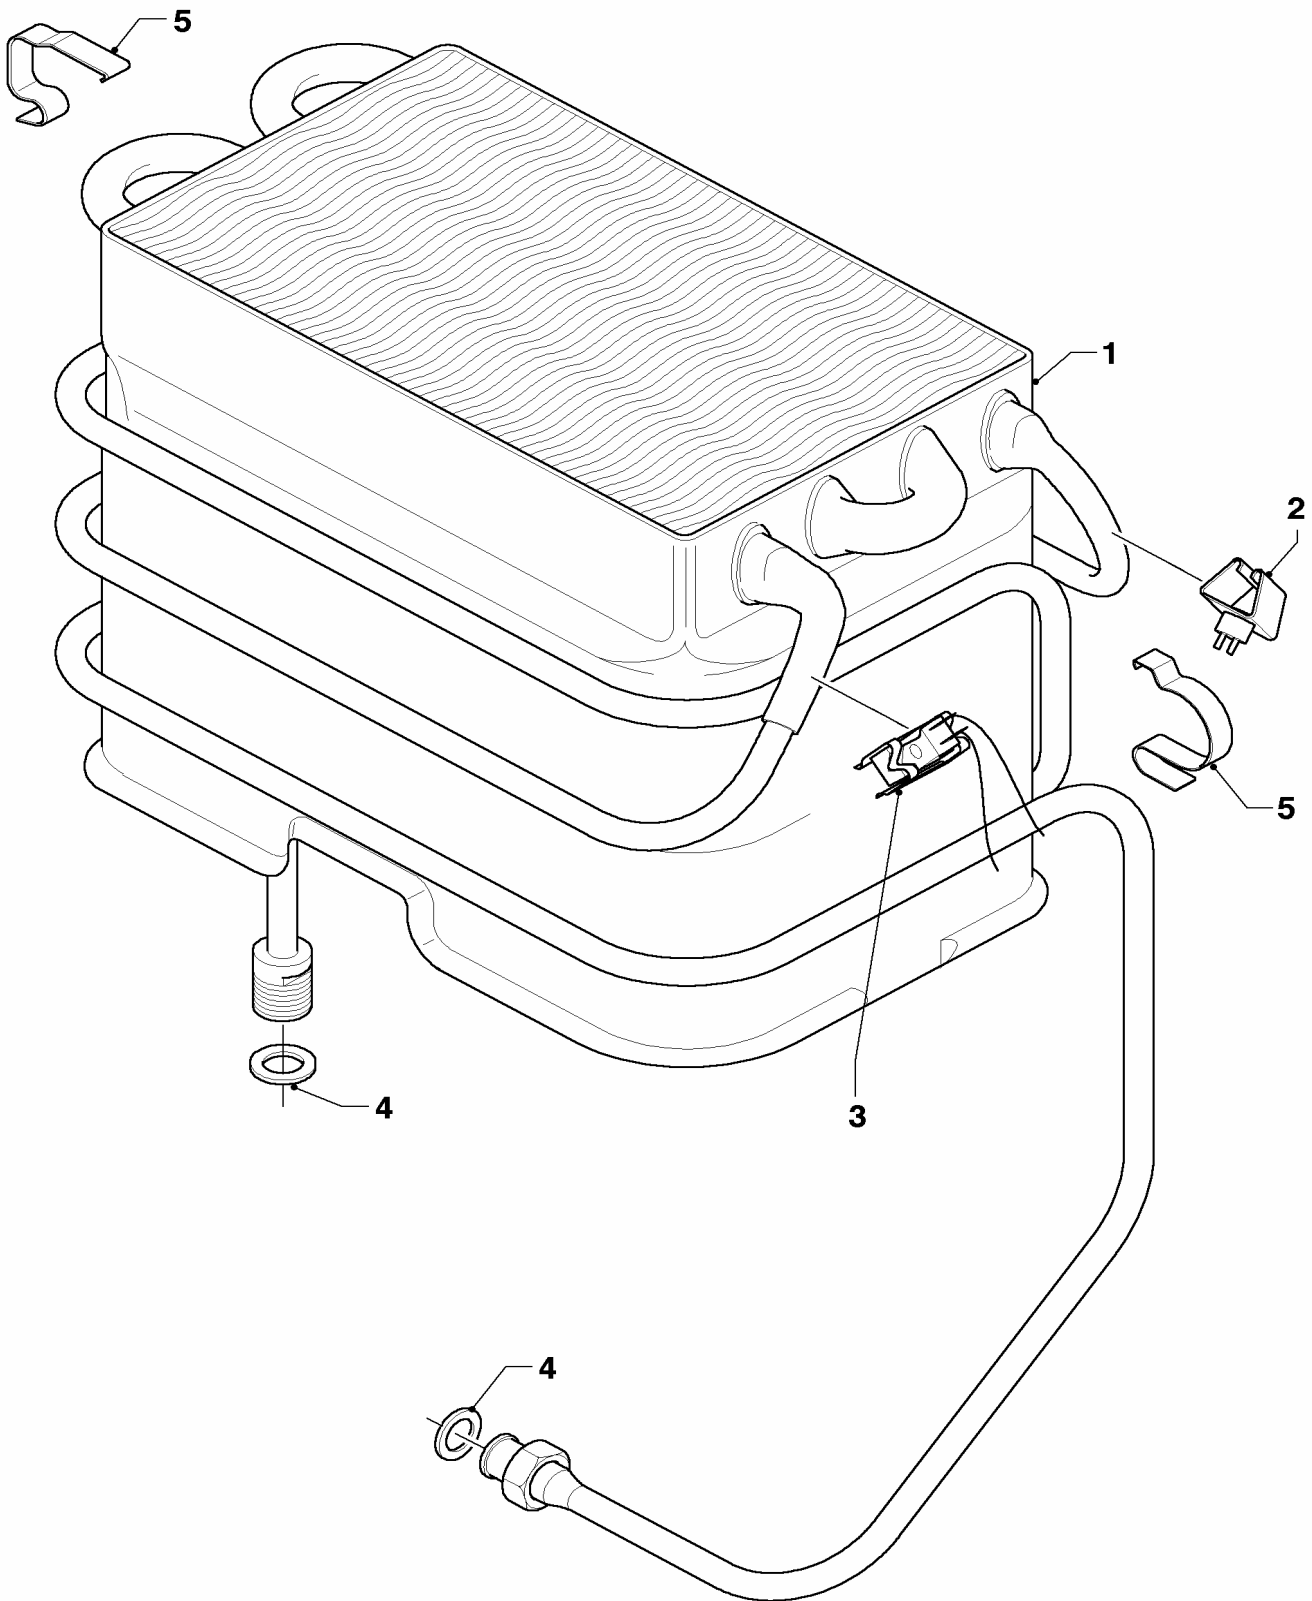

06 Heat exchanger 11l

MAG INT mini 11-0/0 XZ

01 - 06 - 512

06 Heat exchanger 11l

MAG INT mini 11-0/0 XZ

Pos.	Art.-No	Part	Type, note
		01-06-512	
01	115174	heat exchanger, cpl.	with parts 04, 05
02	115203	temperature limiter cpl.	
03	-	-	not for this appliance
04	981143	packingring (set of 10)	
05	139702	spring clamp (10 p.)	

Subject to alteration !

Attention: Please take the gross price from the valid price list !