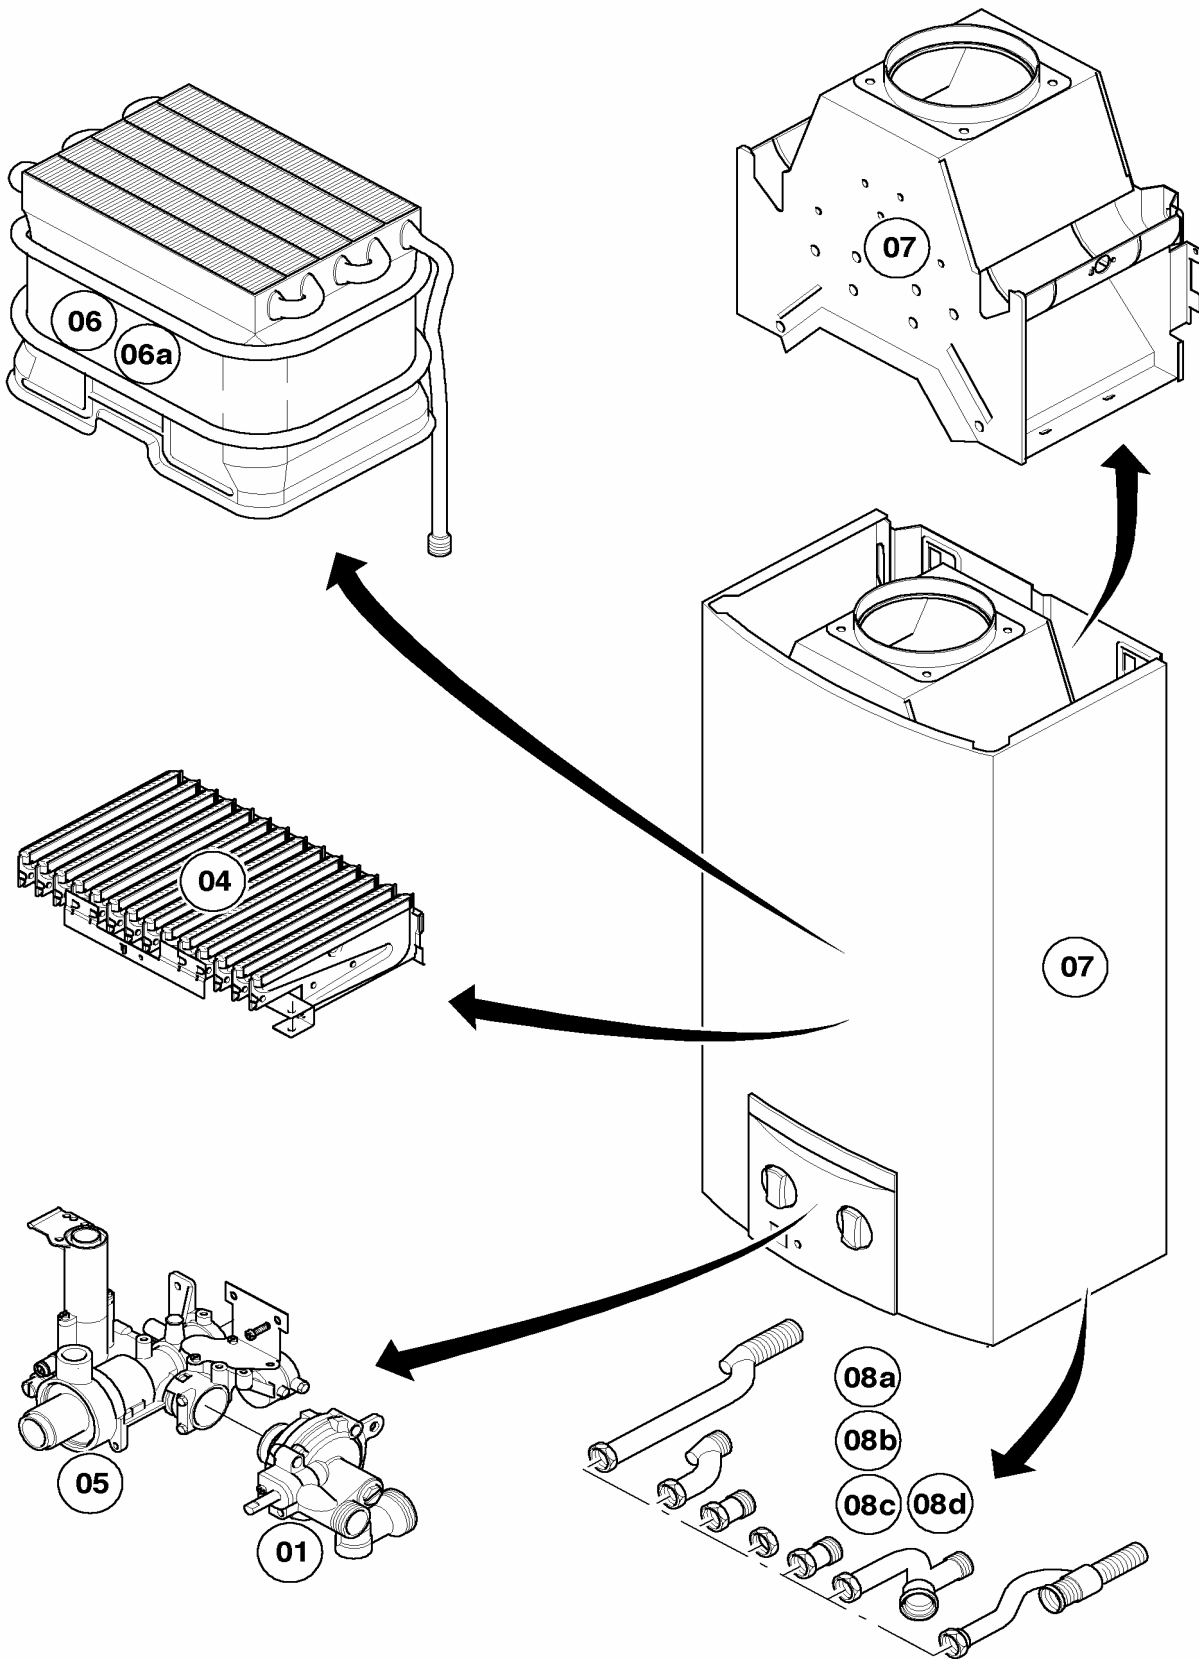

General view of sheet

MAG INT mini 11-0/0 XZ

MAG INT 14-0/0 XZ

01 - 00 - 533.01

Subject to alteration !

Attention: Please take the gross price from the valid price list !