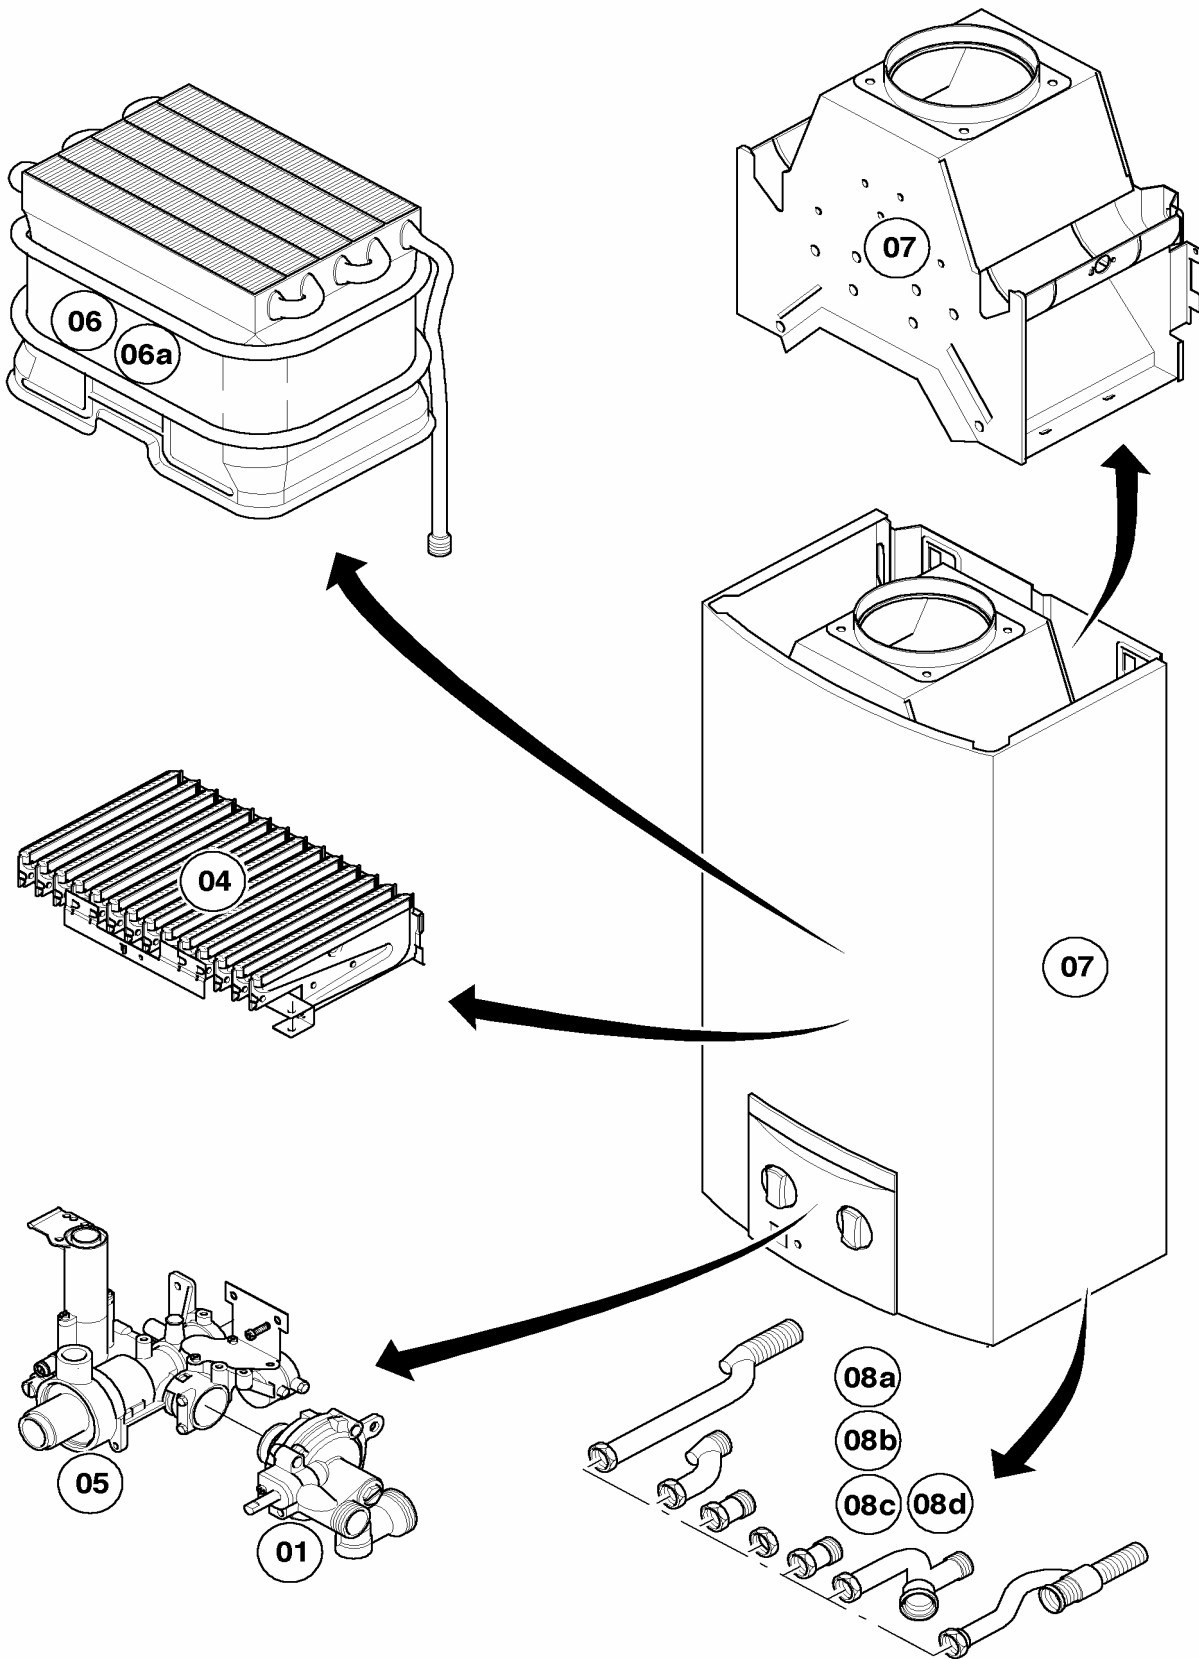

General view of sheet

MAG INT mini 11-0/0 XI

MAG INT 14-0/0 XI

01 - 00 - 533.01

Subject to alteration !

Attention: Please take the gross price from the valid price list !