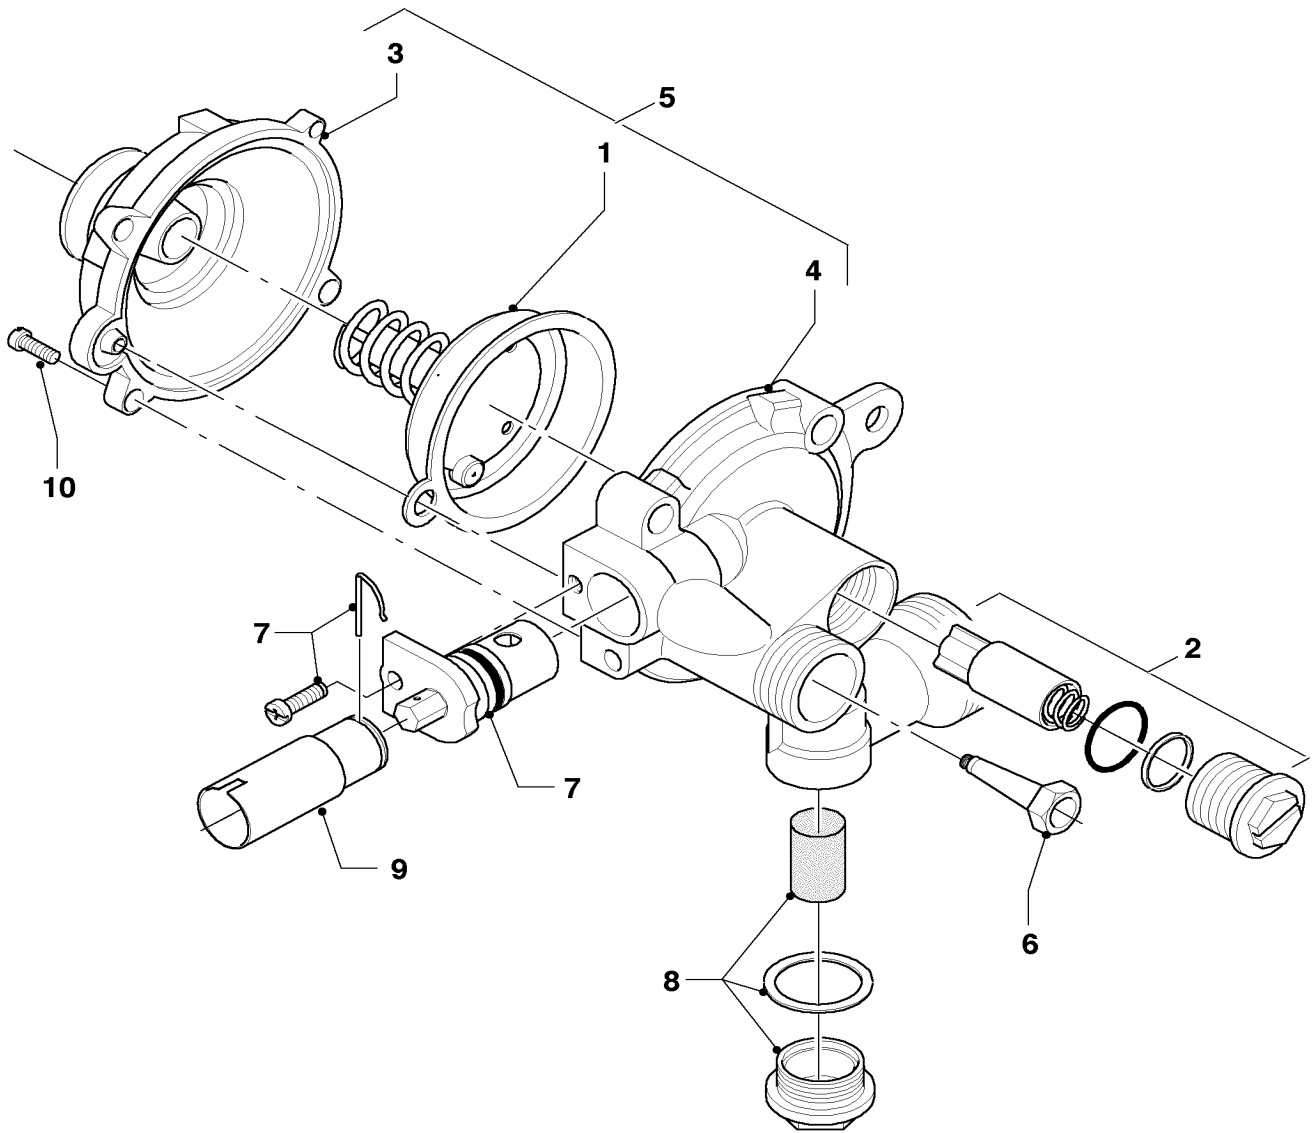

01 Water valve

MAG INT mini 11-0/0 XZ

MAG INT 14-0/0 XZ

01 - 01 - 516

01 Water valve

MAG INT mini 11-0/0 XZ

MAG INT 14-0/0 XZ

Pos.	Art.-No	Part	Type, note
		01-01-516	
01	115300	diaphragm cpl.	MAG INT mini 11-0/0 XZ
01	111718	diaphragm cpl.	MAG INT 14-0/0 XZ
02	115301	water quantity regulator, cpl.	
03	115302	water valve - upper part	
04	115303	lower part	
05	115304	water valve, cpl.	MAG INT mini 11-0/0 XZ, with parts 01, 02, 03, 04, 06, 07, 08 and 10
05	115305	water valve, cpl.	MAG INT 14-0/0 XZ, with parts 01, 02, 03, 04, 06, 07, 08 and 10
06	115311	venturi	MAG INT mini 11-0/0 XZ
06	115313	venturi	MAG INT 14-0/0 XZ
07	115314	temperature selector	MAG INT mini 11-0/0 XZ
07	115315	temperature selector	MAG INT 14-0/0 XZ
08	115318	water filter	
09	115166	adapter, cpl.	MAG INT mini 11-0/0 XZ
09	115167	adapter, cpl.	MAG INT 14-0/0 XZ
10	115320	screw, cpl. (5 p.)	

Subject to alteration !

Attention: Please take the gross price from the valid price list !