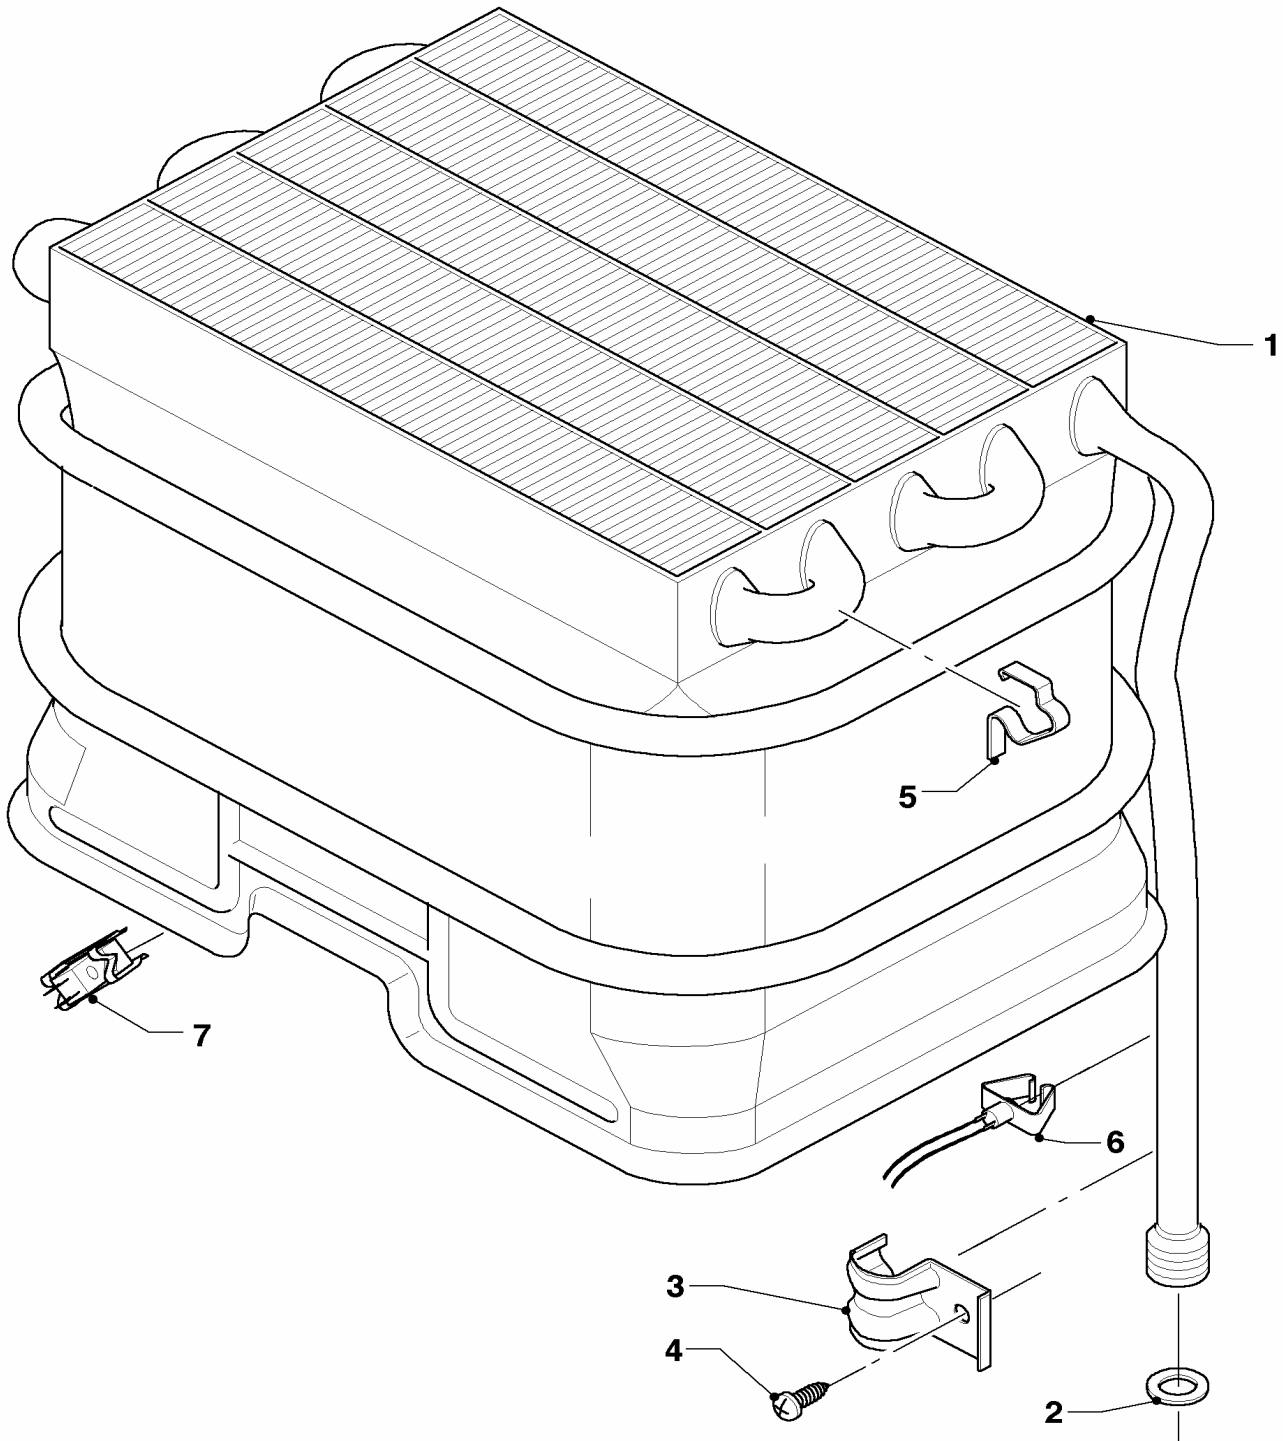

06 Heat exchanger 11l

MAG INT mini 11-0/0 XI

Pos.	Art.-No	Part	Type, note
		01-06-512	
01	115174	heat exchanger, cpl.	MAG INT mini 11-0/0 XI, with parts 04, 05
02	115235	sensor, cpl. (TTB)	
03	115261	cable tree (NTC)	
04	981143	packingring (set of 10)	
05	139702	spring clamp (10 p.)	

Subject to alteration !

Attention: Please take the gross price from the valid price list !

06a Heat exchanger 14l

MAG INT 14-0/0 XI

01 - 06 - 513