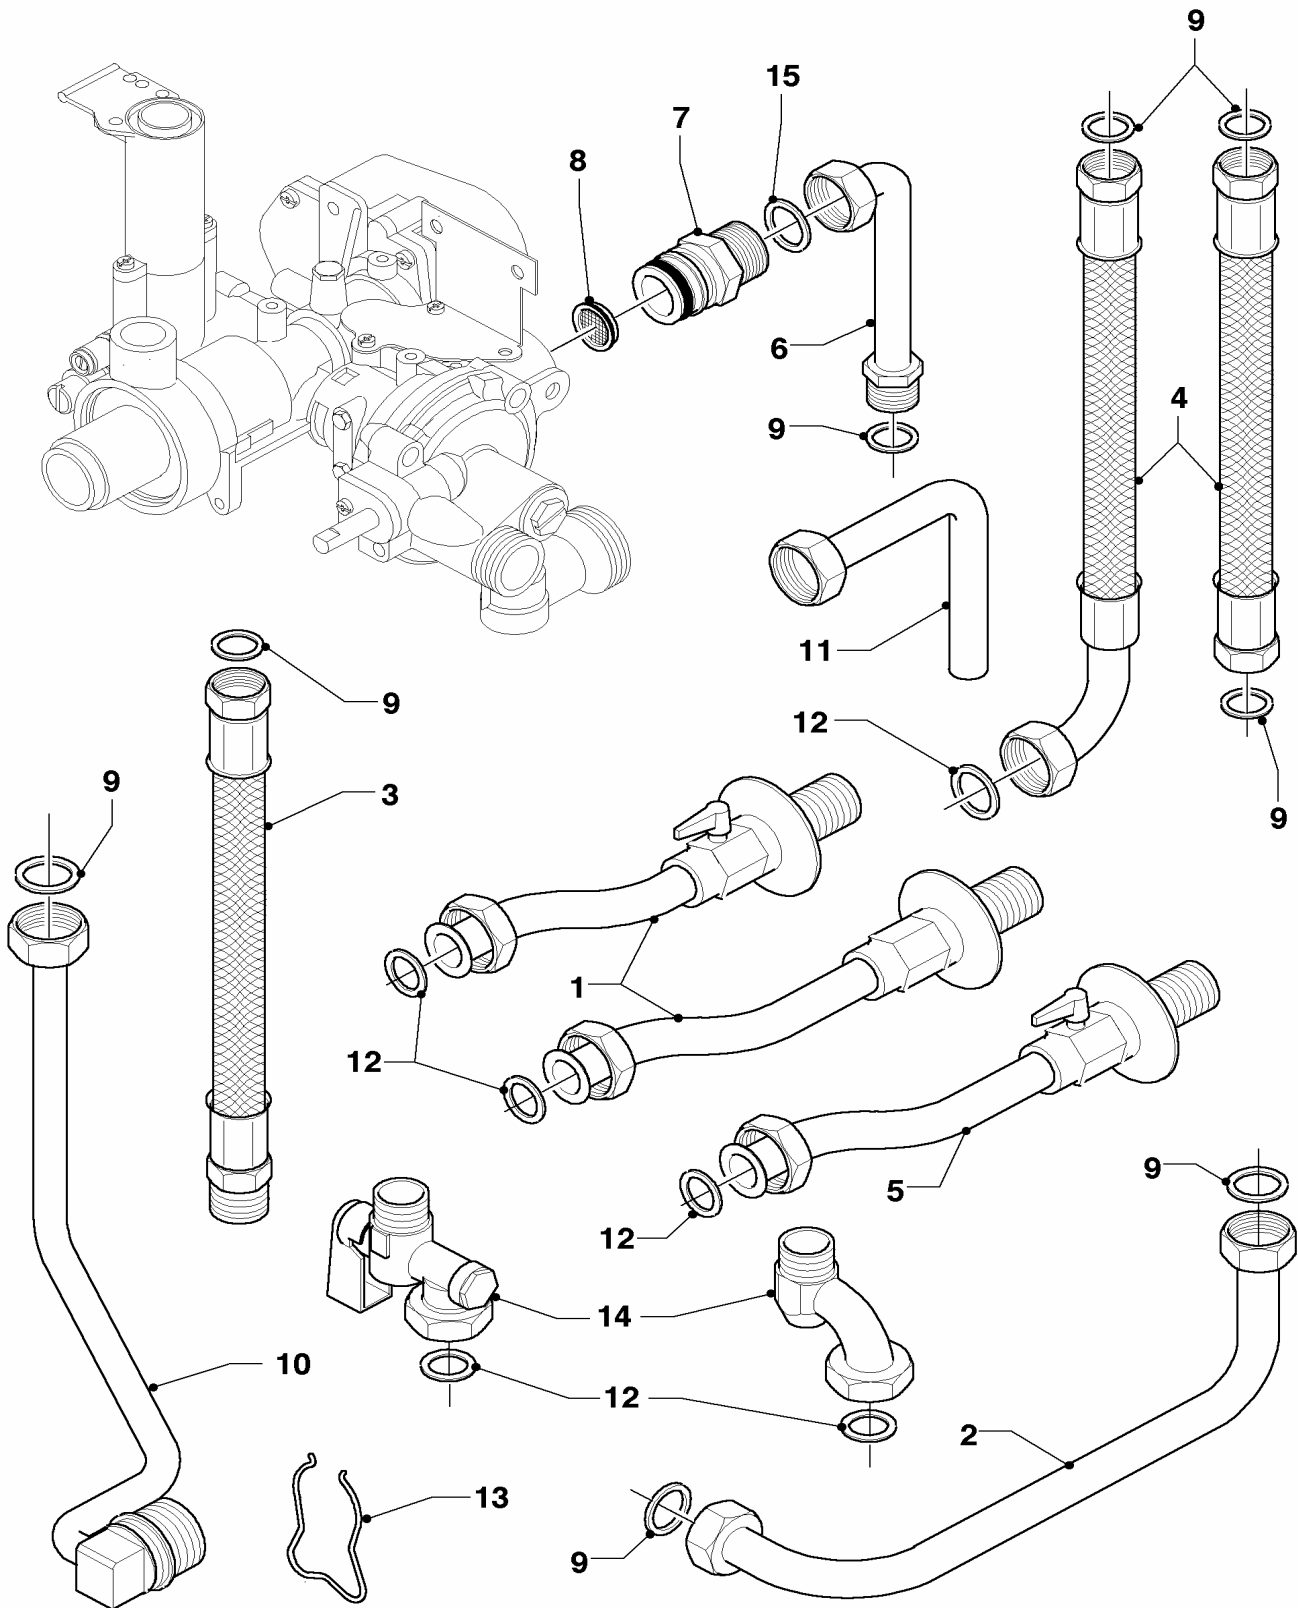

Subject to alteration !

Attention: Please take the gross price from the valid price list !

07 Casing parts

MAG INT mini 11-0/0 XI

MAG INT 14-0/0 XI

01 - 07 - 554

07 Casing parts

MAG INT mini 11-0/0 XI

MAG INT 14-0/0 XI

Pos.	Art.-No	Part	Type, note
		01-07-554	
01	115141	cowling, cpl.	MAG INT mini 11-0/0 XI
01	115148	cowling, cpl.	MAG INT 14-0/0 XI
02	115157	covering plate, cpl.	
03	115164	knob, cpl.	
04	115188	draft diverter, cpl.	MAG INT mini 11-0/0 XI, with part 06
04	075086	draft diverter, cpl.	MAG INT 14-0/0 XI, with part 06
05	117257	distance piece	MAG INT 14-0/0 XI
06	105832	cylinder screw, cpl. (10 p.)	
07	105834	cylinder screw, cpl. (10 p.)	

Subject to alteration !

Attention: Please take the gross price from the valid price list !

08a Connection parts

MAG INT mini 11-0/0 XI

MAG INT 14-0/0 XI

01 - 08 - 532.01

08a Connection parts

MAG INT mini 11-0/0 XI