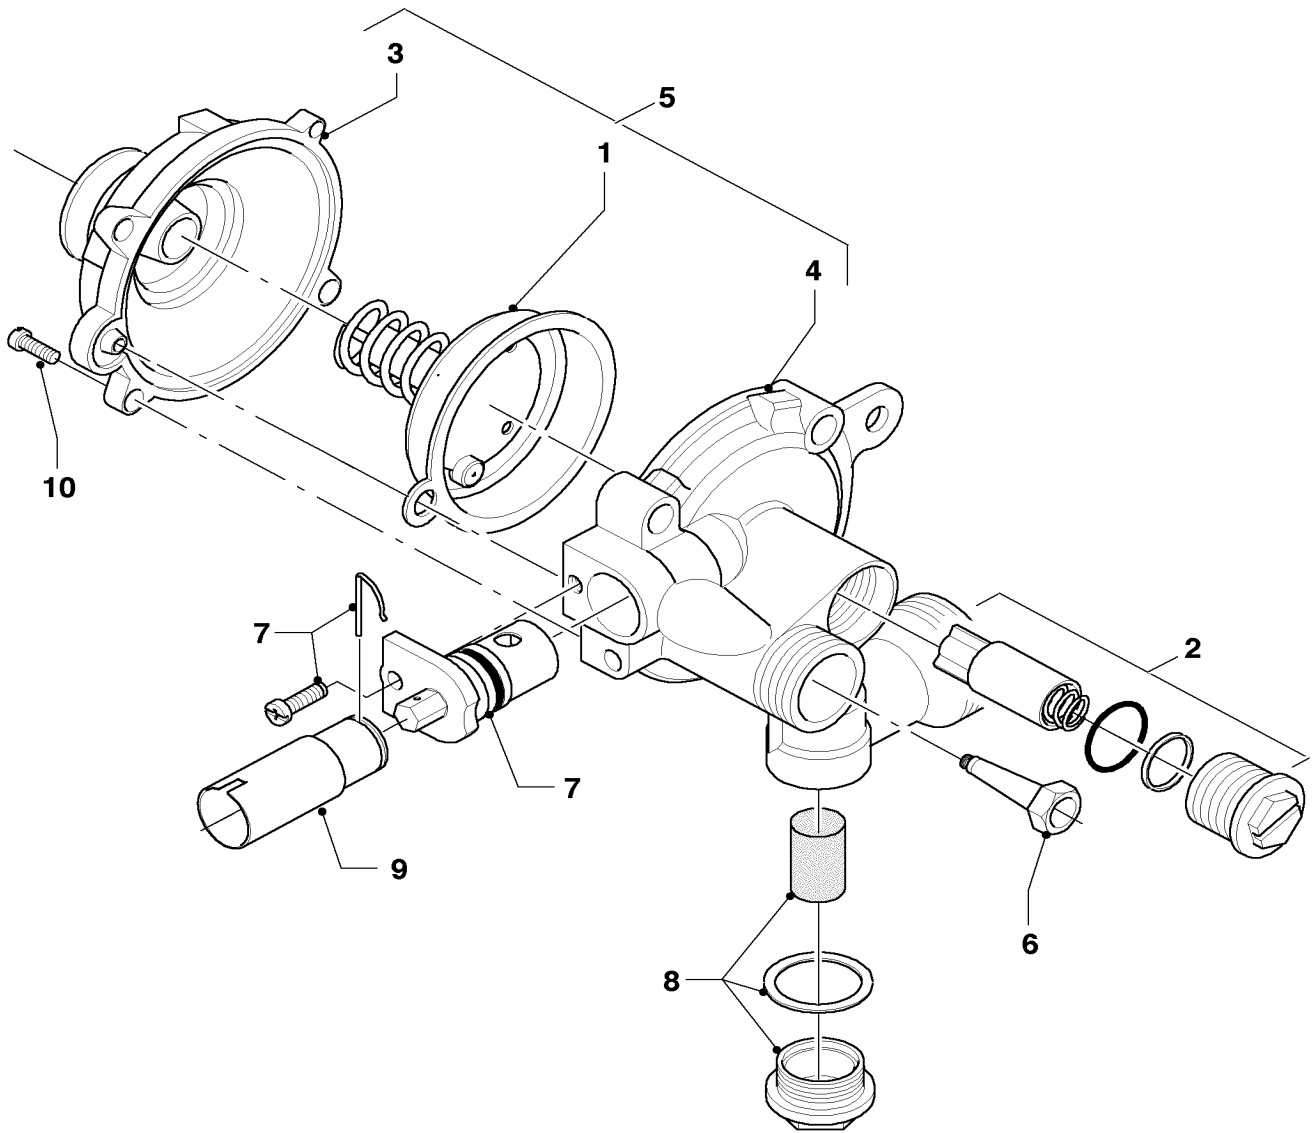

01 Water valve

MAG INT mini 11-0/0 XI

MAG INT 14-0/0 XI

01 - 01 - 516

01 Water valve

MAG INT mini 11-0/0 XI

MAG INT 14-0/0 XI

Pos.	Art.-No	Part	Type, note
		01-01-516	
01	115300	diaphragm cpl.	MAG INT mini 11-0/0 XI
01	111718	diaphragm cpl.	MAG INT 14-0/0 XI
02	115301	water quantity regulator, cpl.	
03	115302	water valve - upper part	
04	115303	lower part	
05	115304	water valve, cpl.	MAG INT mini 11-0/0 XI, with parts 01, 02, 03, 04, 06, 07, 08 and 10
05	115305	water valve, cpl.	MAG INT 14-0/0 XI, with parts 01, 02, 03, 04, 06, 07, 08 and 10
06	115311	venturi	MAG INT mini 11-0/0 XI
06	115313	venturi	MAG INT 14-0/0 XI
07	115314	temperature selector	MAG INT mini 11-0/0 XI
07	115315	temperature selector	MAG INT 14-0/0 XI
08	115318	water filter	
09	115166	adapter, cpl.	MAG INT mini 11-0/0 XI
09	115167	adapter, cpl.	MAG INT 14-0/0 XI
10	115320	screw, cpl. (5 p.)	