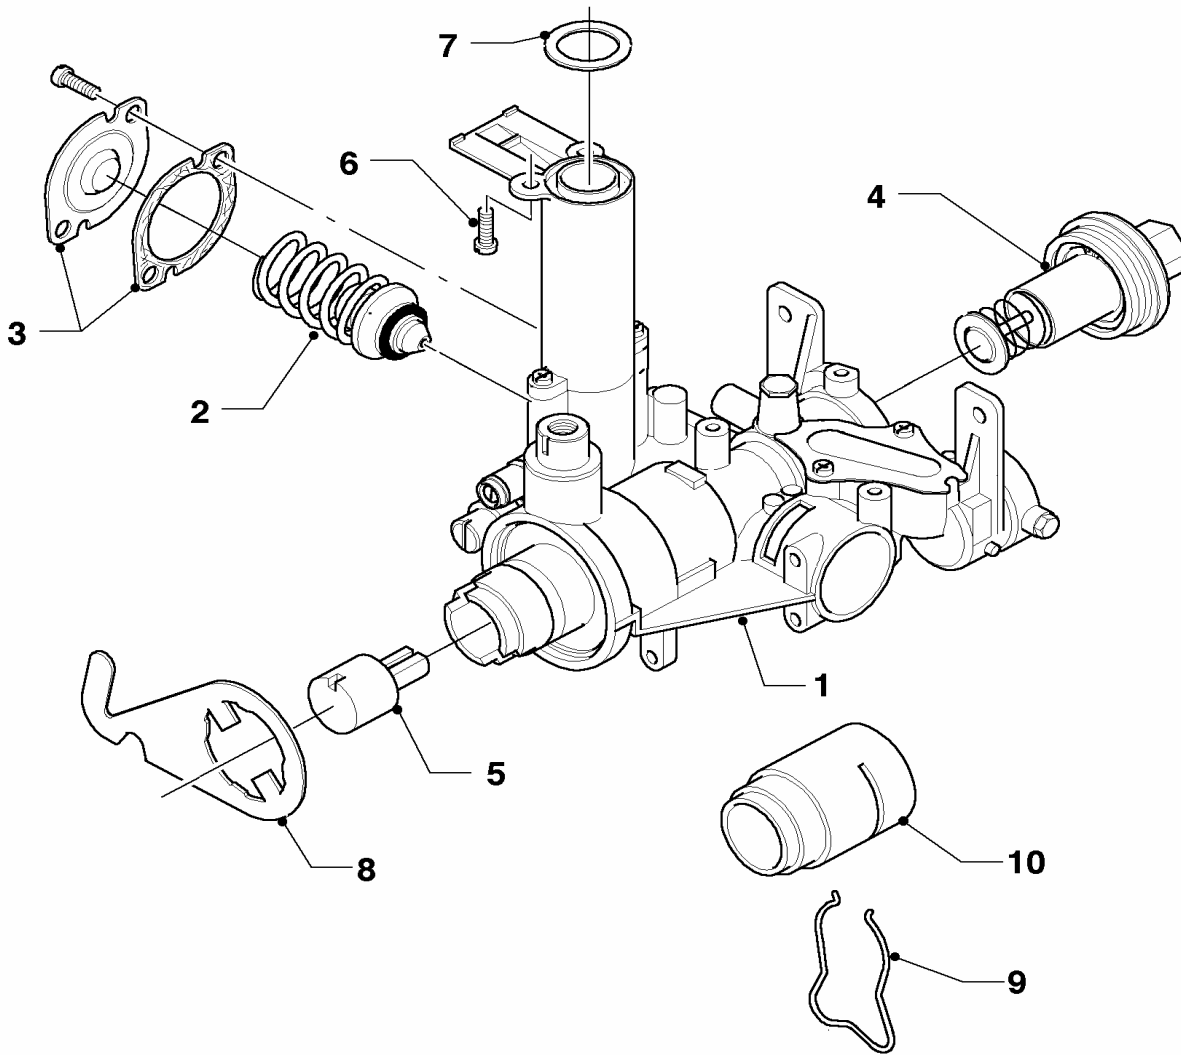

05 Gas section

MAG INT mini 11-0/0 XZ

MAG INT 14-0/0 XZ

01 - 02 - 514

05 Gas section

MAG INT mini 11-0/0 XZ

MAG INT 14-0/0 XZ

Pos.	Art.-No	Part	Type, note
		01-02-514	
00	311811	conversion kit of H	MAG INT mini 11-0/0 XZ
00	311815	conversion kit of PB	MAG INT mini 11-0/0 XZ
00	311819	conversion kit of PB	MAG INT 14-0/0 XZ
00	311821	conversion kit of H	MAG INT 14-0/0 XZ
01	111719	gas section, cpl.	MAG INT mini 11-0/0 XZ H, with parts 02, 03, 05, 06 and 07
01	111722	gas section, cpl.	MAG INT 14-0/0 XZ H, with parts 02, 03, 05, 06 and 07
01	117250	gas section, cpl.	MAG INT mini 11-0/0 XZ B, with parts 02, 03, 05, 06 and 07
01	117251	gas section, cpl.	MAG INT 14-0/0 XZ B, with parts 02, 03, 05, 06 and 07
02	115323	water deficiency valve	MAG INT mini 11-0/0 XZ H
02	115324	water deficiency valve	MAG INT 14-0/0 XZ H
02	115325	water deficiency valve	MAG INT mini 11-0/0 XZ B
02	115326	water deficiency valve	MAG INT 14-0/0 XZ B
03	115329	cover and packingring	
04	115353	magneto	
05	115168	adapter, cpl.	
06	105829	cylinder screw, cpl. (10 p.)	
07	981125	packingring cpl. (set of 10)	

Subject to alteration !

Attention: Please take the gross price from the valid price list !