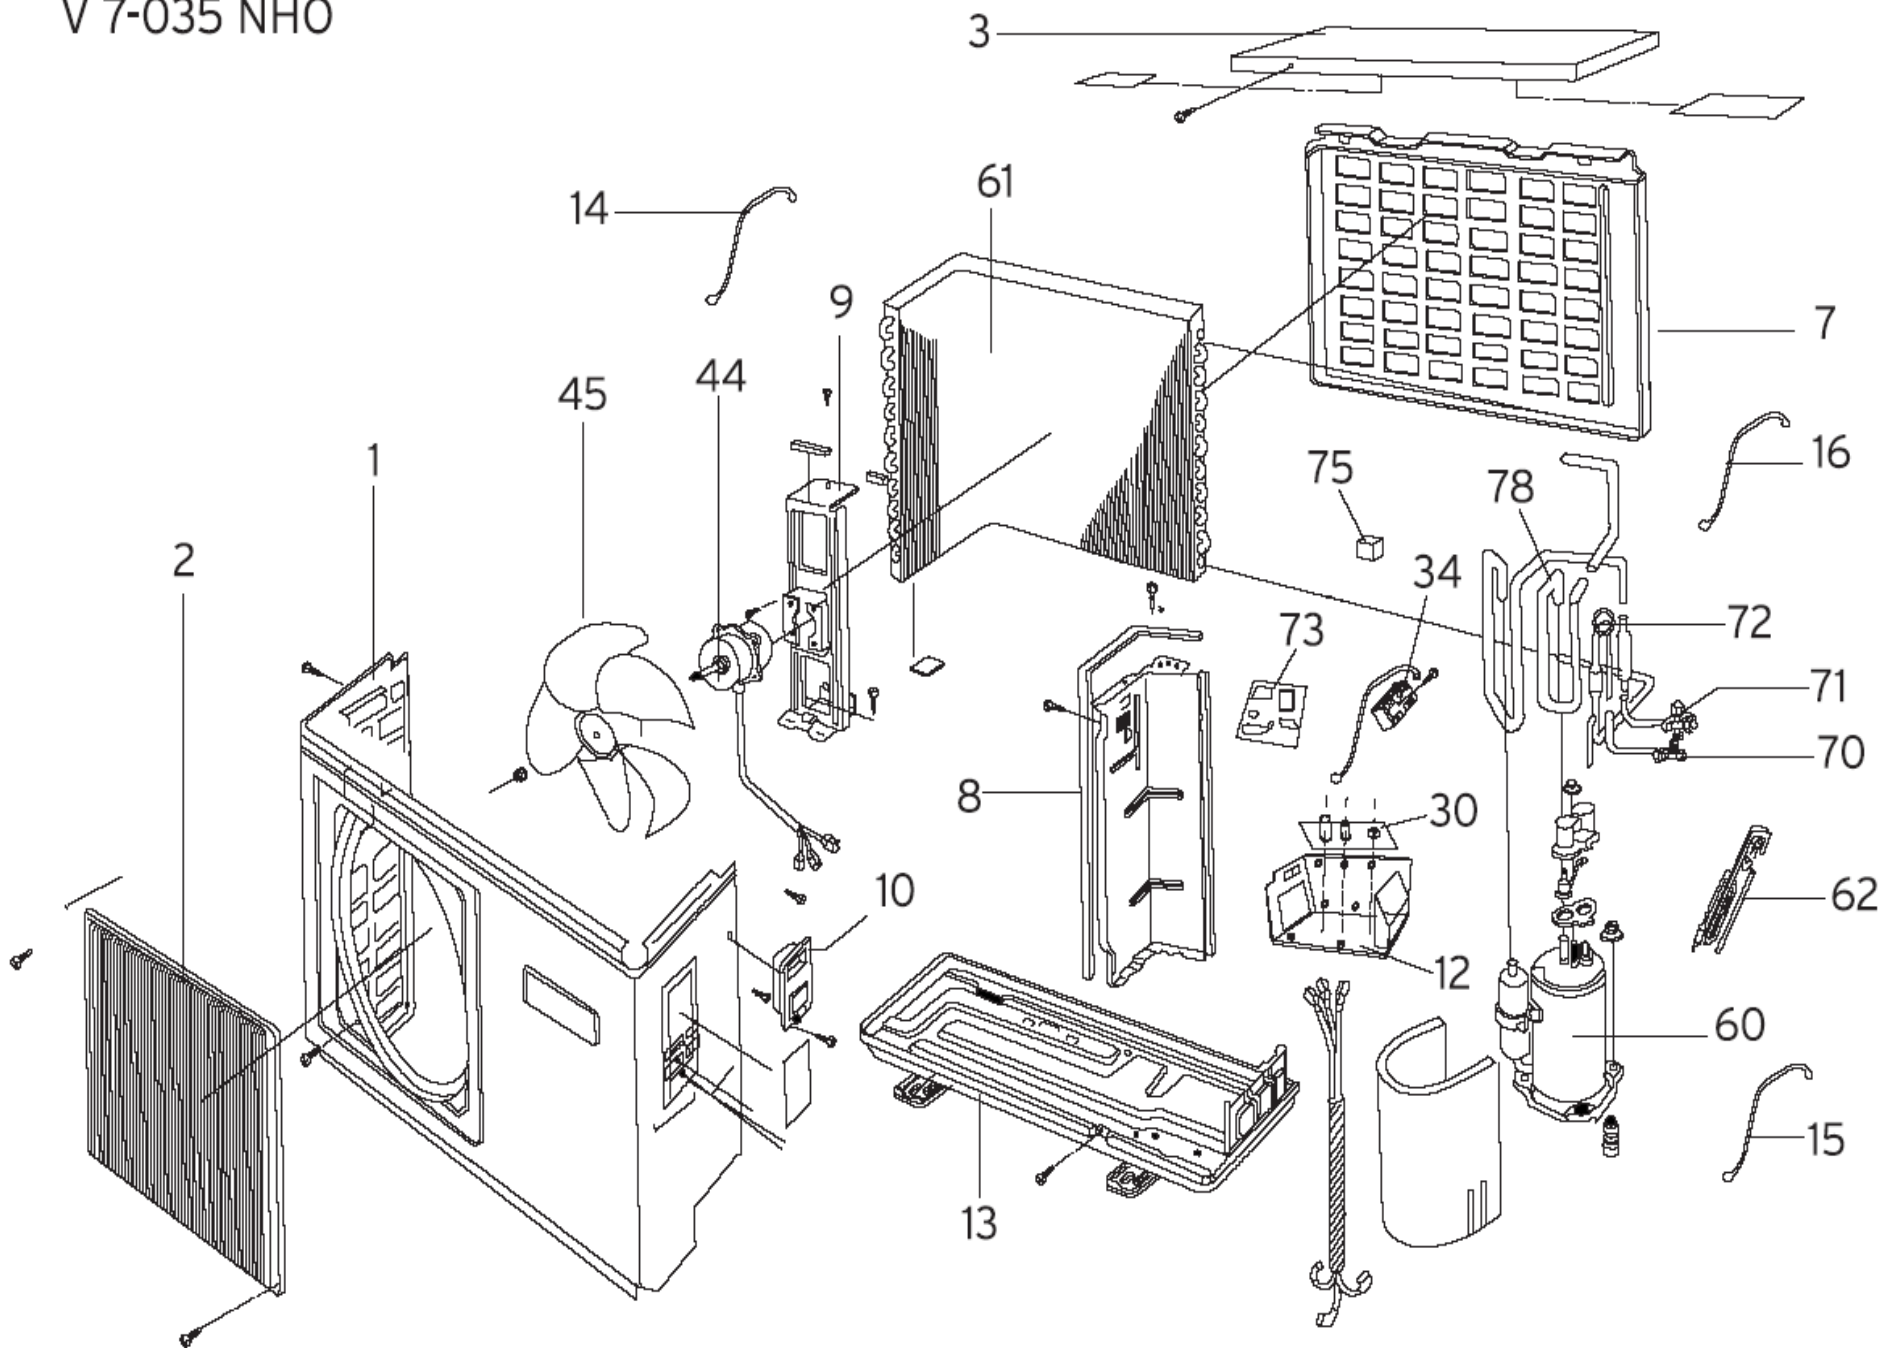

V 7-025 NHO
V 7-035 NHO