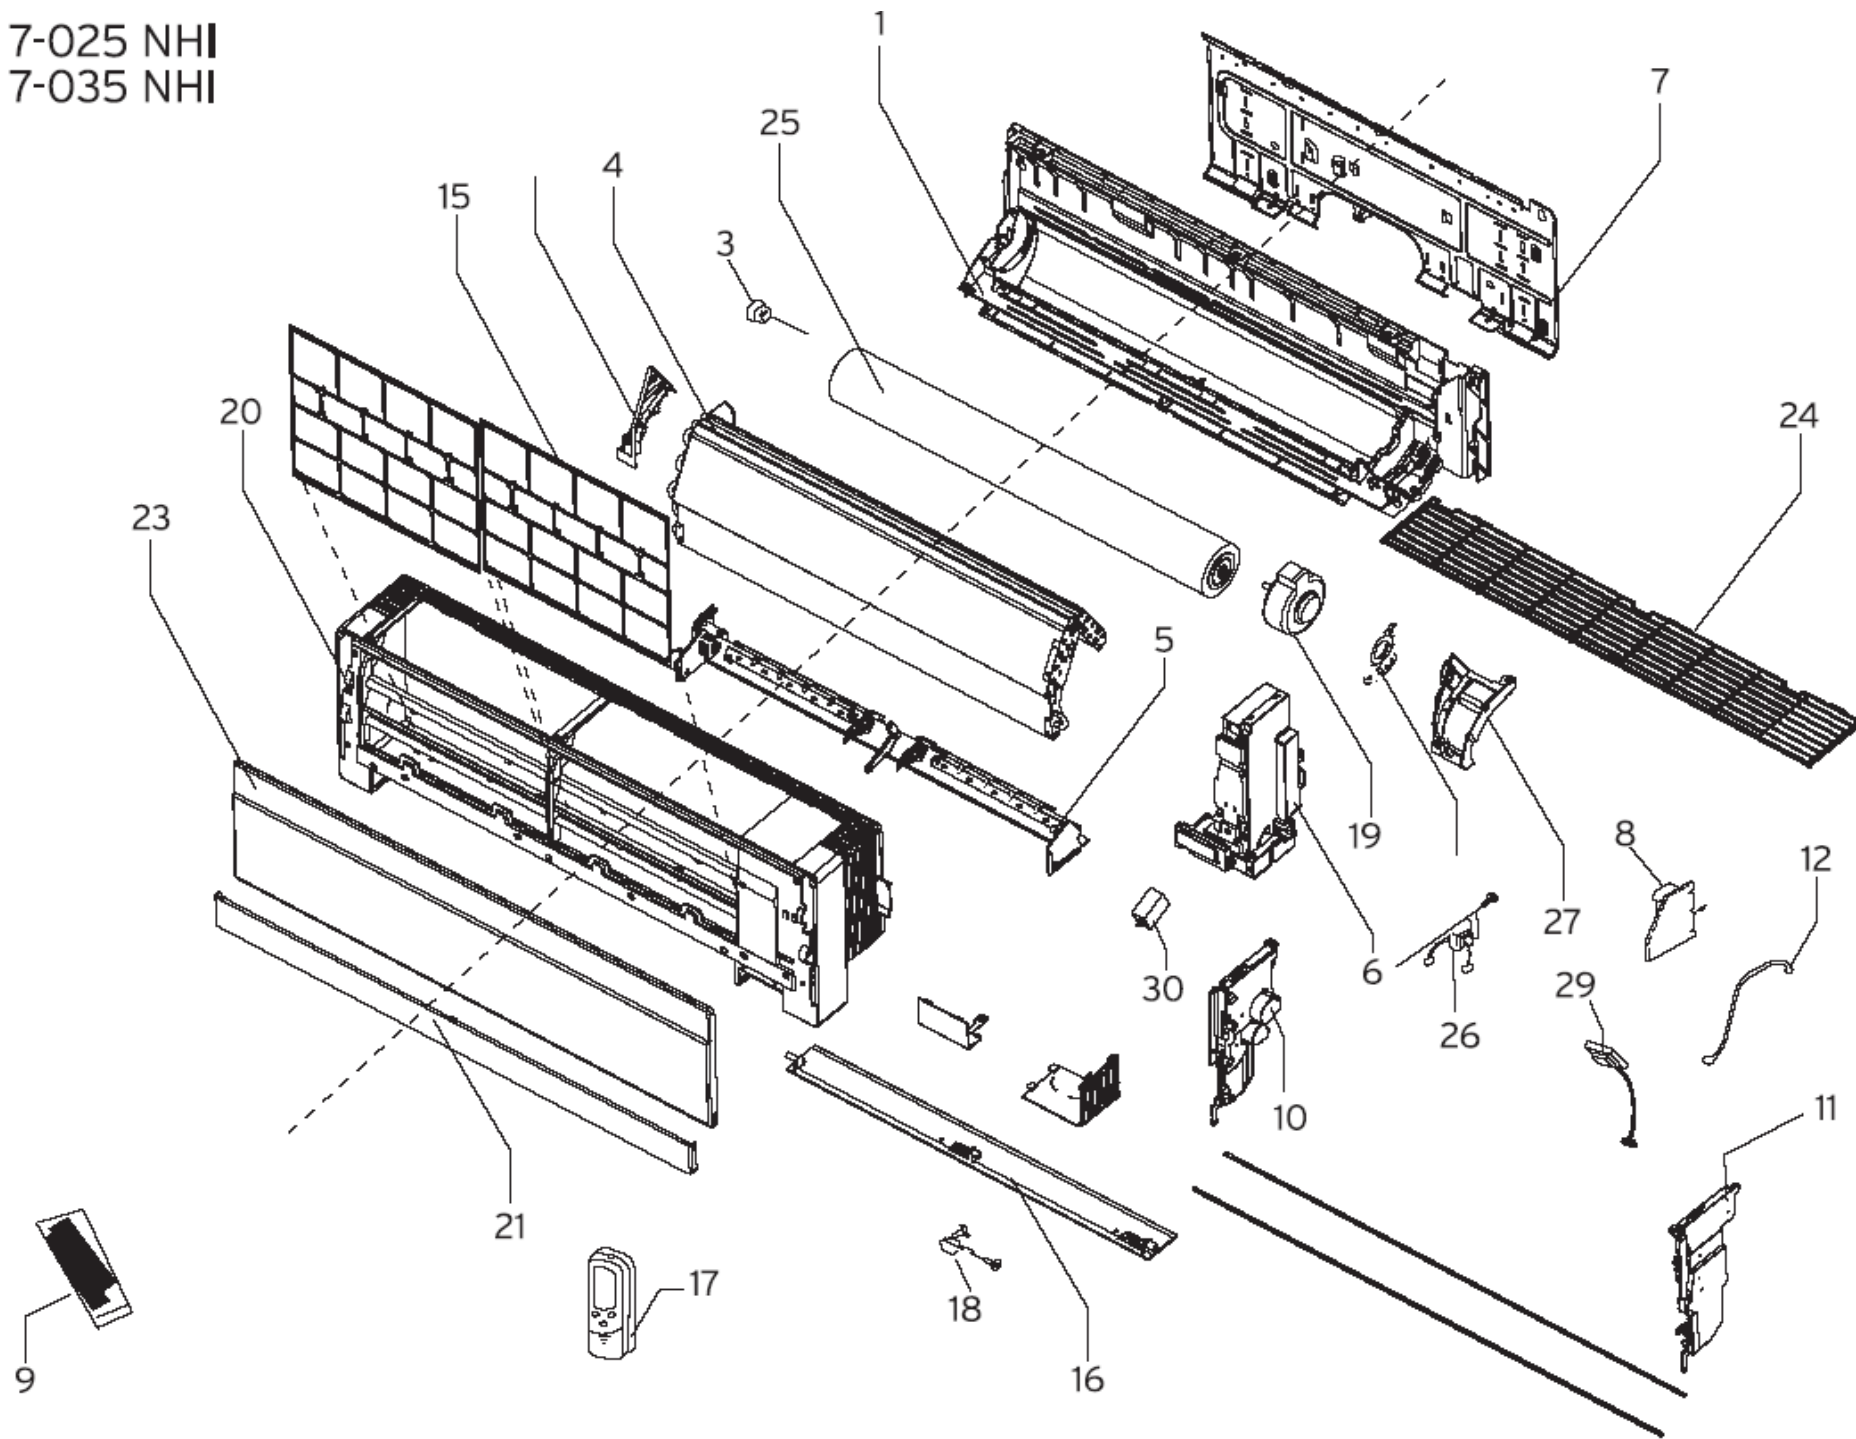

V 7-025 NHI
V 7-035 NHI

Vaillant Air Conditioning Parts Parts by Machine

Type of
Machine: WALL MOUNTED INVERTER INDOOR 410 A
Model: V 7-025 NHI

Code	Description	Model	Number	Year
0020050193	REAR COVER	V 7-025 NHI	01	7
0020050194	FAN SHAFT UNION	V 7-025 NHI	03	7
0020050195	COIL	V 7-025 NHI	04	7
0020050196	DEFLECTORS SUPPORT	V 7-025 NHI	05	7
0020050197	ELECTRONIC CONTROL BOX	V 7-025 NHI	06	7
0020050199	INSTALLATION PLATE	V 7-025 NHI	07	7
0020050200	PCB SET	V 7-025 NHI	08	7
0020050202	AIR CLEANER FILTER	V 7-025 NHI	09	7
0020054668	FRONT COVER S LEFT SUPPORT	V 7-025 NHI	10	7
0020054669	FRONT COVER S RIGHT SUPPORT	V 7-025 NHI	11	7
0020010513	SENSOR	V 7-025 NHI	12	7
0020050203	AIR FILTER	V 7-025 NHI	15	7
0020050204	DEFLECTOR	V 7-025 NHI	16	7
0020050205	REMOTE CONTROL	V 7-025 NHI	17	7
0020016742	AIR SWING MOTORS (LEFT-RIGHT)	V 7-025 NHI	18A	7
0020050206	AIR SWING MOTOR	V 7-025 NHI	18B	7
0020050207	AIR SWING MOTOR	V 7-025 NHI	18C	7
0020050208	AIR SWING MOTOR	V 7-025 NHI	18D	7
0020050209	FAN MOTOR	V 7-025 NHI	19	7
0020050210	FRONT COVER	V 7-025 NHI	20	7
0020054670	FRONT BOTTOM COVER	V 7-025 NHI	21	7
0020049677	REMOTE CONTROL SUPPORT	V 7-025 NHI	22	7
0020050211	FRONT COVER	V 7-025 NHI	23	7
0020050212	TOP COVER	V 7-025 NHI	24	7
0020050213	TANGENTIAL FAN	V 7-025 NHI	25	7
3452424	TERMINAL BLOCK	V 7-025 NHI	26	7
0020050214	FAN MOTOR SUPPORT	V 7-025 NHI	27	7
0020011121	DRAIN TUBE	V 7-025 NHI	28	7
0020050215	RECEIVER	V 7-025 NHI	29	7
0020050216	IONIZER	V 7-025 NHI	30	7